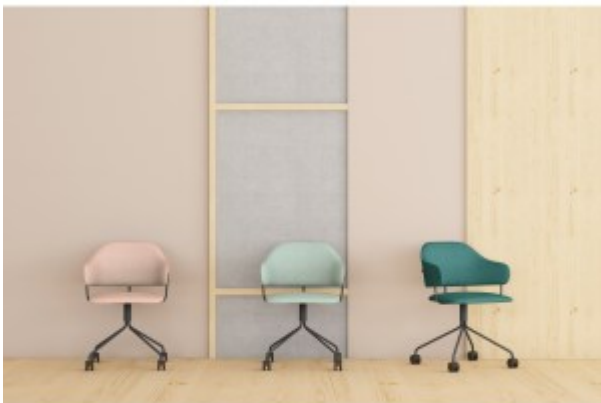

Shop

Arm Chair - BEES

High Stool - CLAY

Arm Chair - CLAY

Arm Chair-BUBBLE S

Arm Chair-BUBBLE

Executive Sofa - ELEGANT

Curved Sofa Combined

Wooden Cabinets

Full Height Cupboard 4 Shelves

Meeting Table-JT-2136

Medium Back Chair - Ergohuman

Dining Chair-AGT-1C