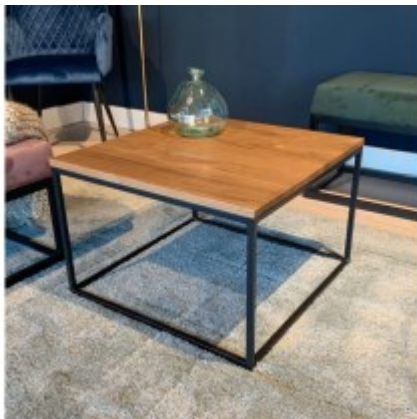

## Shop

**Training High Table**

**High Stool Chair-B2202**

**Executive Mesh Chair**

**High Stool Chair-B1827**

**Foldable Training Table - AGT-BSN-TT**

**Dual Benching Height Adjustable Desk**

**Team Lead Desk-Height adjustable**

**Meeting Table- SUNNY**

**Round Veneer Meeting Table**

**Oval-Rectangular Meeting Table**

**Round Meeting Table**

**Coffee Table- AGT CT50**