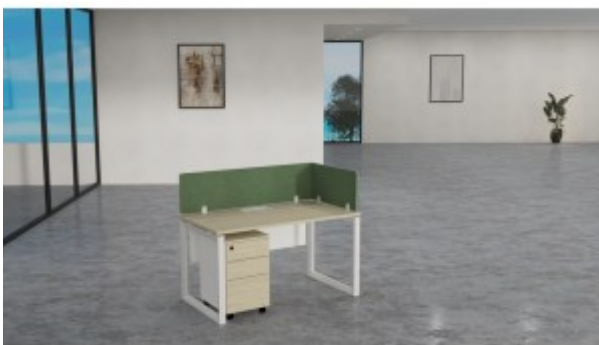

Shop

Coffee Table - AGT-311AB

Meeting table in Loop leg

Workstation in loop leg-Single person

Workstation in loop leg- Linear type

Workstation in loop leg-2 Person (Face To Face)

Workstation in loop leg-6 Person (Face To Face)

Black Metal Mobile Pedestal - JH-ML-BBF

White Metal Mobile Pedestal - JH-ML-WBF

Enzo Executive Series

Carrera Executive Series - Melamine

Folding Table

Classroom or Laboratory- Height adjustable Desks