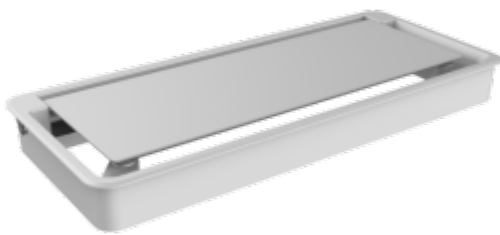

Shop

High Back Leather Board Room Chair

Integrated Series Socket

Wire Skeleton - CRW / CRB

Cable Tray - CTW / CTB

Flip Cover Series - FW / FB

Flip Cover Series

Dual Open Conference Cable Cover - DFW / DFB

Wireless Charger - WCW

Rotary Series Socket

FLIP PDU

Straight PDU- LPDUW / LPDUB

Leisure Series 3 Socket