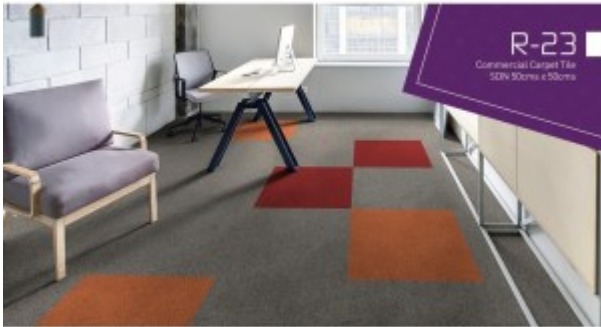

## Shop

**Carpet Tile - R23**

**Meeting Chair - A1800**

**Executive High Back Chair - FK012-A11**

**Meeting Chair - FK007-B12**

**Meeting Chair - B2401-H**

**Executive High Back Chair - FK004-A13**

**Executive High Back Chair - FK011**

**Height Adjustable Frame -3 Stage Dual Motor**

**Height Adjustable Frame -2 Stage Dual Motor**

**Dining Tables**

**Table - JASON**

**Table - HEM**

**Round Table - DINA**

**Coffee Table - DINA**

**High Table - DINA**