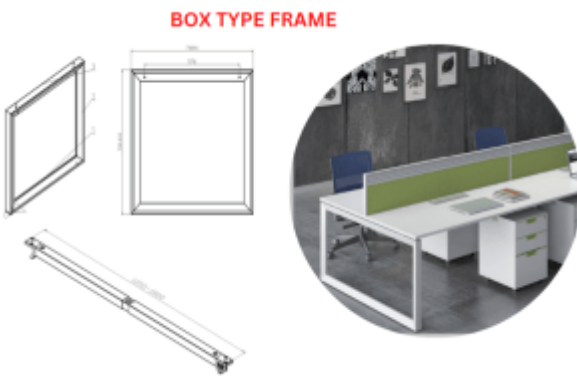

Shop

Dual Benching Height Adjustable Frame Only - DHADW / DHADB

Height Adjustable Frame -3 Stage Dual Motor

Height Adjustable Frame -2 Stage Dual Motor

Dining Tables

Table - JASON

Table - HEM

Round Table - DINA

Coffee Table - DINA

High Table - DINA

Meeting Chair - ORIENTAL HB

Meeting Chair - AGT104M

SLANT TYPE FRAME

Metal Frame - Slant Type

Metal Frame - U Type

Metal Frame - Box Type