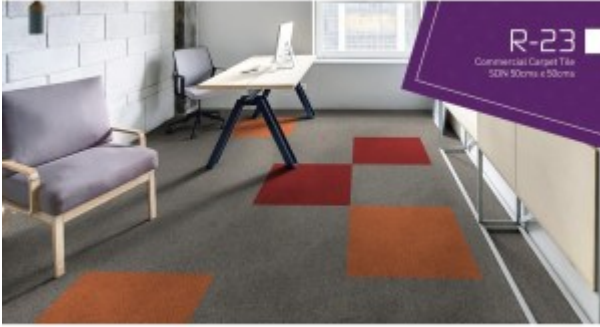

Shop

Manager Desk - MODERN

Training Desk - TB 2095

Carpet Tile - KEPLER

Carpet Tile - R23

Meeting Chair - A1800

Executive High Back Chair - FK012-A11

Meeting Chair - FK007-B12

Mute Pod - UFO ONMUSE Single

Dual Benching Height Adjustable Frame Only - DHADW / DHADB

Height Adjustable Frame -3 Stage Dual Motor

Height Adjustable Frame -2 Stage Dual Motor

Dining Tables

Table - JASON

Table - HEM