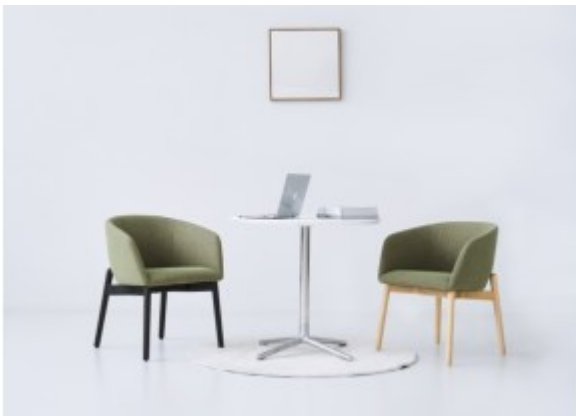

Storage - SAVE

High table - Volta-BT-2010

Storage - BEL-CA-0904 R/L

Tower - BELLA-CB-0408 R/L

Sofa - MELLO

High Stool - SYS

Arm Chair - SYS

Arm Chair - SLICING

Sofa - POD

Arm Chair - ELEPHANT

Arm Chair- HUG

Pouf - PIPE

Pouf - BUONO

Meeting Table - Slant Leg

Executive Chair - AGT- OPUSMB

Executive Chair - AGT- OPUSHB