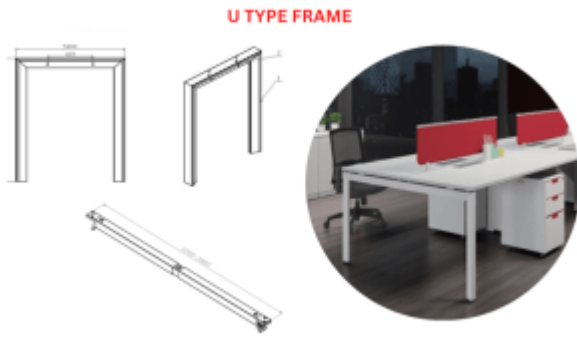

FLIP PDU

High Stool - FORM

SLANT TYPE FRAME

Metal Frame - Slant Type

Height Adjustable Laptop Table-UP 2302

Round Table Metal Base

Metal Frame - U Type

Metal Frame - Box Type

PDU - FLIP COVER

Straight PDU- LPDUW / LPDUB

Dual Open Conference Cable Cover - DFW / DFB

Wireless Charger - WCW

Metal Beams

Cable Tray - CTW / CTB

Wire Skeleton - CRW / CRB

Flip Cover Series - FW / FB