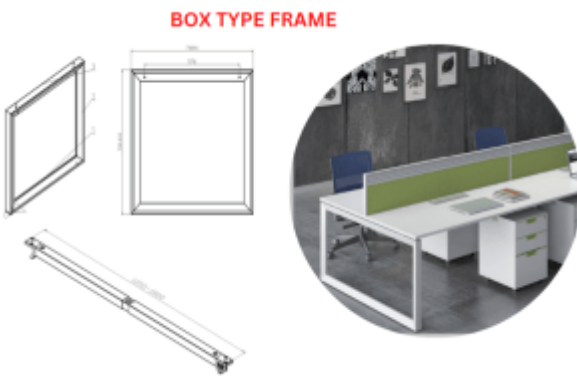

FLIP PDU

High Stool - FORM

SLANT TYPE FRAME

Metal Frame - Slant Type

Height Adjustable Laptop Table-UP 2302

Round Table Metal Base

Metal Frame - U Type

Metal Frame - Box Type

PDU - FLIP COVER

Straight PDU- LPDUW / LPDUB

Dual Open Conference Cable Cover - DFW / DFB

Wireless Charger - WCW

Metal Beams

Cable Tray - CTW / CTB

Wire Skeleton - CRW / CRB

Flip Cover Series - FW / FB