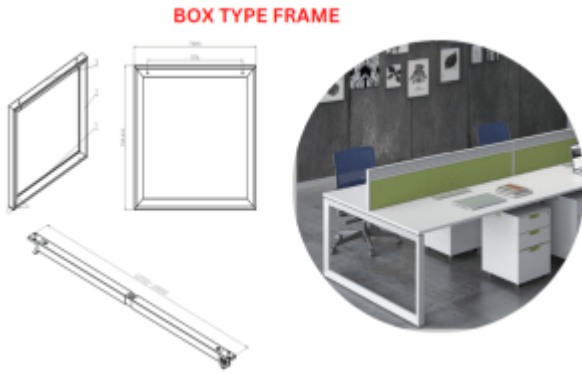

Shop

Height Adjustable Laptop Table-UP 2302

Round Table Metal Base

Metal Frame - U Type

Metal Frame - Box Type

PDU - FLIP COVER

Straight PDU- LPDUW / LPDUB

Dual Open Conference Cable Cover - DFW / DFB

Wireless Charger - WCW

Metal Beams

Cable Tray - CTW / CTB

Wire Skeleton - CRW / CRB

Flip Cover Series - FW / FB

Flip Cover Series

Customized Meeting Table

Speech Station

Executive Chair - PURA

2 Seater Sofa - SET

Metal Mobile Pedestal - JYH

Under Desk PDU

Meeting Chair - BEST

Meeting Chair- Mira

Task Chair - AGT-B11-2BF

Sofa - LONG