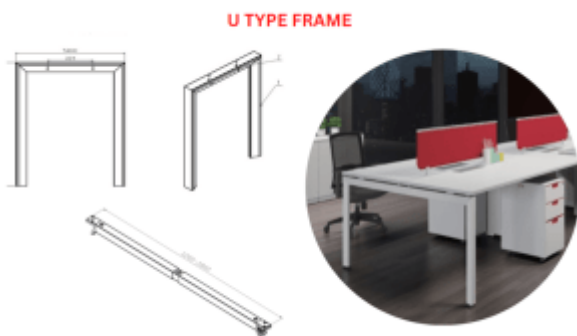

Shop

Height Adjustable Laptop Table-UP 2302

Round Table Metal Base

Metal Frame - U Type

Metal Frame - Box Type

PDU - FLIP COVER

Straight PDU- LPDUW / LPDUB

Dual Open Conference Cable Cover - DFW / DFB

Wireless Charger - WCW

Metal Beams

Cable Tray - CTW / CTB

Wire Skeleton - CRW / CRB

Flip Cover Series - FW / FB

Flip Cover Series

Customized Meeting Table

Speech Station

Executive Chair - PURA

2 Seater Sofa - SET

Metal Mobile Pedestal - JYH

Under Desk PDU

Meeting Chair - BEST

Meeting Chair- Mira

Task Chair - AGT-B11-2BF

Sofa - LONG