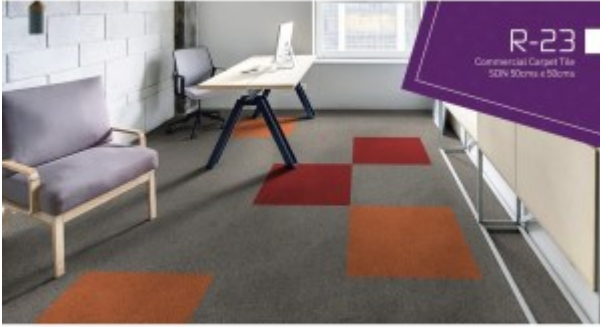

Wooden Pantry Chair

Wooden Long Cabinet

Manager Desk - MODERN

Training Desk - TB 2095

Carpet Tile - KEPLER

Carpet Tile - R23

Meeting Chair - A1800

Executive High Back Chair - FK012-A11