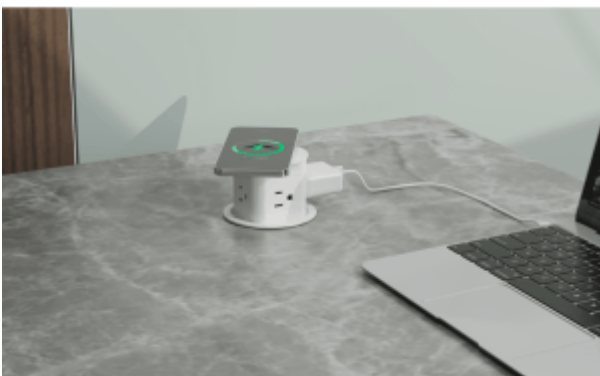

Shop

Straight PDU- LPDUW / LPDUB

Leisure Series 3 Socket

POP UP Series PDU

Kaler Executive Series

Kassett Executive Series

Height Adjustable Executive Series- MUSE

Econ Executive Series