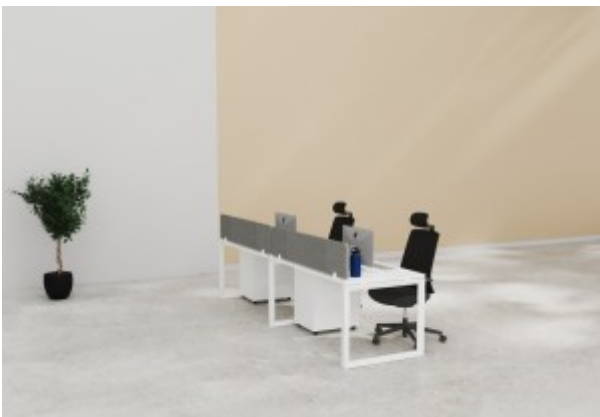

Shop

Workstation - Fabric Panel + Glass

Workstation - SINGLE PERSON

Workstation in loop leg- Linear type

Workstation in loop leg-2 Person (Face To Face)

Workstation in loop leg-4 Person (Face to Face)

Workstation in loop leg-6 Person (Face To Face)

Workstation in loop leg-Single person

Workstation In Open Leg-2 Person (Face To Face)

Workstation In Open Leg-2 Person (Linear Type)

Workstation In Open Leg-4 Person (Face To Face)

Workstation In Open Leg-6 Person (Face To Face)

Workstation in Slant Leg-2 Person (Face To Face)