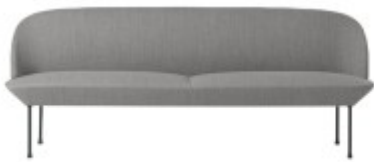

Shop

Lounge Chair - PRINCE

Lounge Chair - SWAN

Lounge Chair - WARM

Sofa - GLAMOUR

Long Sofa - GRACE

Sofa - LUNA

Sofa - MANTA

Sofa - MINOS

Sofa - NORTH

Sofa - PRIMO

Sofa - PUDDING

Sofa - SIF

Sofa - STORM

Sofa - VIRTES

Sofa - VOGUE

Sofa - CUBE

Sofa - HIGHS

Bench - MAGIC

Sofa - PEASE

Sofa - VOGUE HIGH

Sofa - PORTO

Sofa - PUFF

Sofa - WAVE