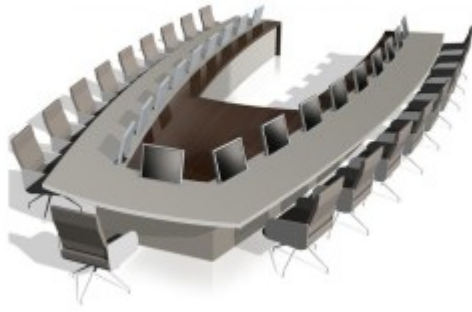

High Stool - CAT

Round Table - GRAL

Hanging Pedestal

Executive Desk - Glossy

Conference Table - Boat

U Shape Conference Table

Pantry Chair - Steel leg

Metal Mobile Pedestal - Curved

Wooden Back Chair - JINGTU

Smart workstation

Victoria

Mocca

Cloud

Winter

Walnut Luxury

Summer