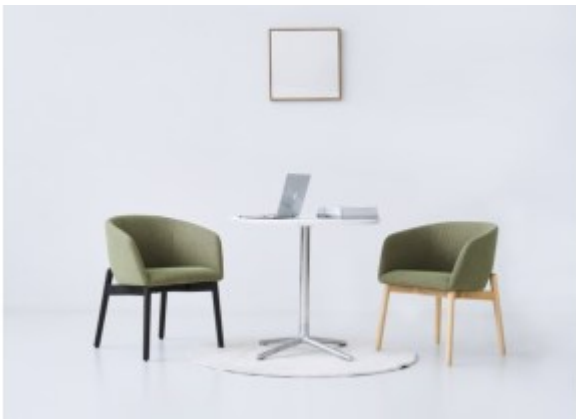

Shop

Network Operations Center Desks

Collaboration Table- MOJO

Vertical Steel Locker Cabinet

Executive Height Adjustable Desk-FEN

Barcelona Sofa

Reception Table

Pouf - Coffee table - MEETS

Storage - SAVE

High table - Volta-BT-2010

Storage - BEL-CA-0904 R/L

Tower - BELLA-CB-0408 R/L

Sofa - MELLO

High Stool - SYS

Arm Chair - SYS

Arm Chair - SLICING

Sofa - POD

Arm Chair - ELEPHANT

Arm Chair- HUG

Pouf - PIPE

Pouf - BUONO

Meeting Table - Slant Leg

Executive Chair - AGT- OPUSMB

Executive Chair - AGT- OPUSHB