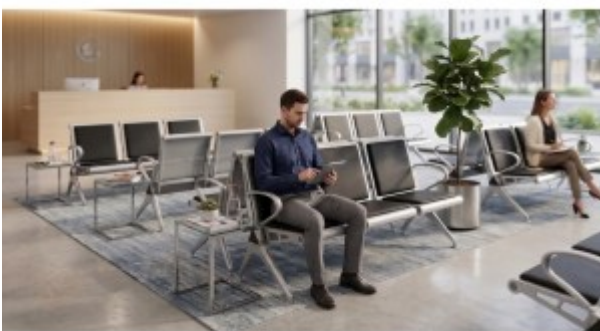

Shop

Under Desk PDU

Visitor Chair- Star-X-MB

Waiting Bench - APEX

Acoustic Partition Screen

Action 1 Executive Series

Action 2 Executive Series

Arm Chair - BEES

Arm Chair - BERLIN

Arm Chair - ELEPHANT

Arm Chair - SYS

Arm Chair- HUG

Arm Chair-BRACKET