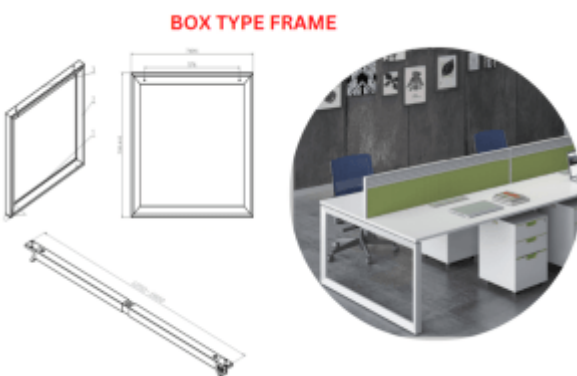

Meeting Chair - AGT104M

SLANT TYPE FRAME

Metal Frame - Slant Type

Metal Frame - U Type

Metal Frame - Box Type

Visitor Chair - AGT-BONI

Coffee Table - CT-296

Coffee Table - CT21049

Round PDU

Pantry Table - REC

Coffee Table - MESH

Sofa - LINE

Curved Sofa

Customized Seating

Single Sofa - BASE2

Single Sofa - BASE1