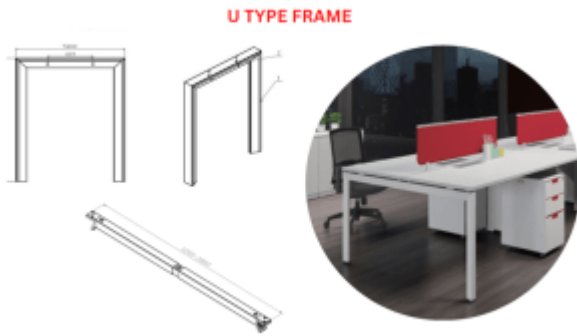

Meeting Chair - AGT104M

SLANT TYPE FRAME

Metal Frame - Slant Type

Metal Frame - U Type

Metal Frame - Box Type

Visitor Chair - AGT-BONI

Coffee Table - CT-296

Coffee Table - CT21049

Round PDU

Pantry Table - REC

Coffee Table - MESH

Sofa - LINE

Curved Sofa

Customized Seating

Single Sofa - BASE2

Single Sofa - BASE1