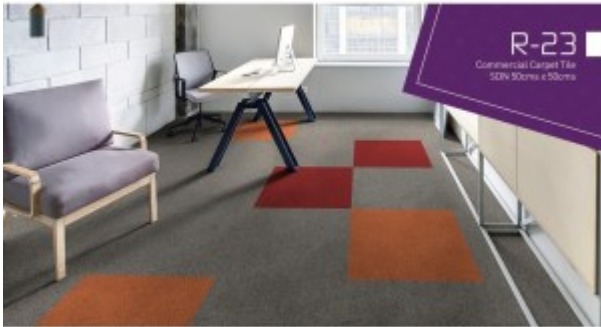

Shop

Carpet Tile - R23

Meeting Chair - A1800

Executive High Back Chair - FK012-A11

Meeting Chair - FK007-B12

Meeting Chair - B2401-H

Executive High Back Chair - FK004-A13

Executive High Back Chair - FK011

Executive High Back Chair - FK013-A11

Medium Back Meeting Chair - HS-606

High Back Executive Chair - HS-606

Mute Pod - UFO ONMUSE Meeting Room

Mute Pod - UFO ONMUSE Single

Dual Benching Height Adjustable Frame Only - DHADW / DHADB

Height Adjustable Frame -3 Stage Dual Motor

Height Adjustable Frame -2 Stage Dual Motor

Dining Tables

Table - JASON

Table - HEM

Round Table - DINA

Coffee Table - DINA

High Table - DINA