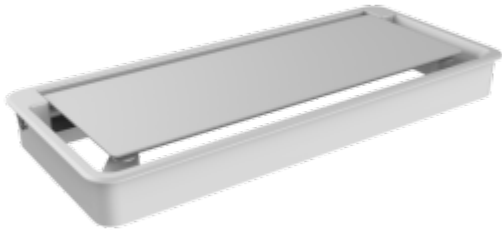

Shop

Fabio Executive Series

Fabric Partition Screen

Fashion Executive Series

Flip Cover Series

FLIP PDU

Folding Tables - LUX

Folding Table Frame Only - FOLD

Training Desk - TB 2095

Foldable Training Table - AGT-BSN-TT

Straight PDU- LPDUW / LPDUB

Folding Table

Leisure Series 3 Socket

Folding Table - FLEX

POP UP Series PDU

Folding table - CROSS

Folding Table - V

Full Height Cupboard 4 Shelves

Full Height Metal Lockers

Ginger Bread

Glass Coffee table

Glossy Paint Finish Conference Table

Glossy Paint Finish Meeting Table

Glossy Paint Finish Round Table

Golden Ritz

Hanging Pedestal

Height adjustable Executive desk

Height Adjustable Executive Series- MUSE

Height Adjustable Frame -2 Stage Dual Motor

Height Adjustable Frame -3 Stage Dual Motor

High Back Chair - AGT-6226