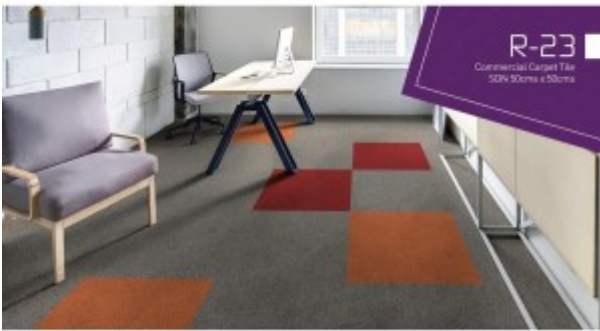

Shop

Cabinet - BE-CB01

Cabinet - BE-CS01-0808

Cable Tray - CTW / CTB

Carpet Tile - KEPLER

Carpet Tile - R23

Carrera Cabinet- Melamine

Carrera Cabinet- Veneer

Carrera Executive Series - Melamine

Carrera Executive Series- Veneer

Cater Executive Desk

Chair accessories

Chief Sofa