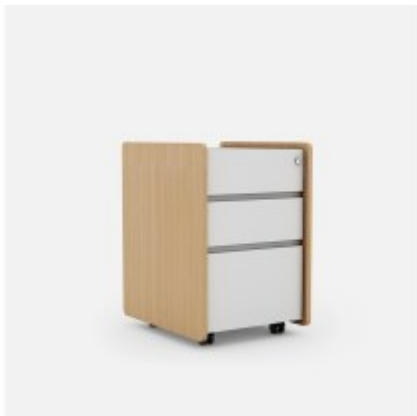

Executive Meeting Table - MINI

WOW Executive Series

Acoustic Partition Screen

Majlis Sofa - GRAY

Sofa - NICK

STONE Executive Series

Executive Chair - BEETLE HB

Workstation - SINGLE PERSON

Workstation In Open Leg-2 Person (Linear Type)

Coffee Table - CT-218A

Coffee Table - CT-229-C04

MINI Executive Series

Soft Seating - SMILE

Soft Seating - Moduuli

Soft Seating - MIX

Sofa - BRIC

Meeting Chair - ESSEN MB

Executive Chair - ESSEN HB

Meeting table - NEXT

Pedestal - BEL-MP3

Storage - BE-CY03-0821LS

Storage - BESIMPLE- BE-CT-1207

Cabinet - BE-CS01-0808

Cabinet - BE-CB01