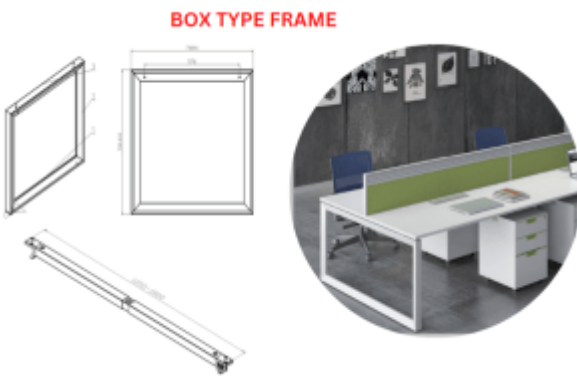

Shop

Dual Benching Height Adjustable Frame Only - DHADW / DHADB

Height Adjustable Frame -3 Stage Dual Motor

Height Adjustable Frame -2 Stage Dual Motor

Dining Tables

Table - JASON

Table - HEM

Round Table - DINA

Coffee Table - DINA

High Table - DINA

Meeting Chair - ORIENTAL HB

Meeting Chair - AGT104M

SLANT TYPE FRAME

Metal Frame - Slant Type

Metal Frame - U Type

Metal Frame - Box Type

Customized Seating

Single Sofa - BASE2