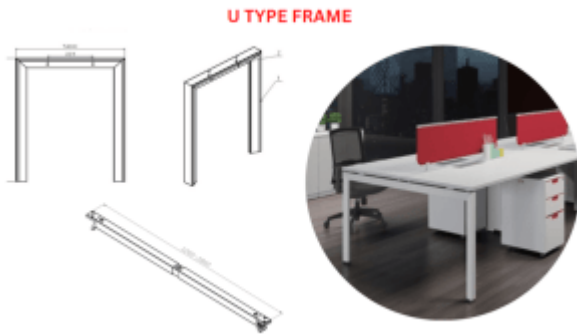

Shop

Dual Benching Height Adjustable Frame Only - DHADW / DHADB

Height Adjustable Frame -3 Stage Dual Motor

Height Adjustable Frame -2 Stage Dual Motor

Dining Tables

Table - JASON

Table - HEM

Round Table - DINA

Coffee Table - DINA

High Table - DINA

Meeting Chair - ORIENTAL HB

Meeting Chair - AGT104M

SLANT TYPE FRAME

Metal Frame - Slant Type

Metal Frame - U Type

Metal Frame - Box Type