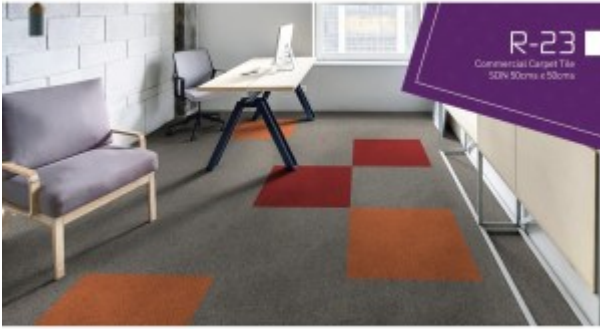

Shop

Manager Desk - MODERN

Training Desk - TB 2095

Carpet Tile - KEPLER

Carpet Tile - R23

Meeting Chair - A1800

Executive High Back Chair - FK012-A11

Meeting Chair - FK007-B12

Meeting Chair - B2401-H

Executive High Back Chair - FK004-A13

Executive High Back Chair - FK011

Executive High Back Chair - FK013-A11

Medium Back Meeting Chair - HS-606

High Back Executive Chair - HS-606

Mute Pod - UFO ONMUSE Meeting Room

Mute Pod - UFO ONMUSE Single

Dual Benching Height Adjustable Frame Only - DHADW / DHADB

Height Adjustable Frame -3 Stage Dual Motor

Height Adjustable Frame -2 Stage Dual Motor

Dining Tables

Table - JASON

Table - HEM