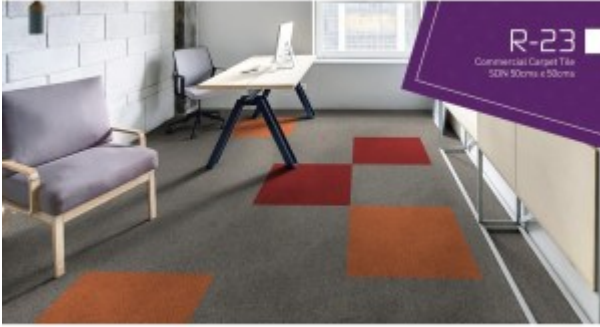

Shop

Wooden Pantry Chair

Training Desk - TB 2095

Carpet Tile - KEPLER

Carpet Tile - R23

Meeting Chair - A1800

Executive High Back Chair - FK012-A11

Meeting Chair - FK007-B12