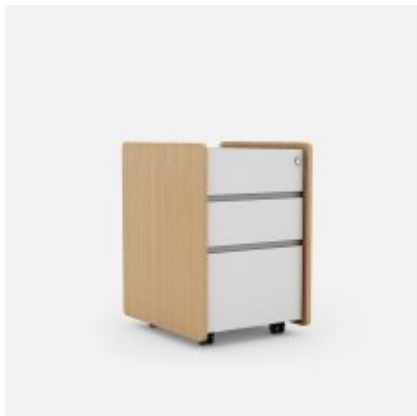

Workstation - SINGLE PERSON

Workstation In Open Leg-2 Person (Linear Type)

Coffee Table - CT-218A

Coffee Table - CT-229-C04

MINI Executive Series

Soft Seating - SMILE

Soft Seating - Moduuli

Soft Seating - MIX

Sofa - BRIC

Meeting Chair - ESSEN MB

Executive Chair - ESSEN HB

Meeting table - NEXT

Pedestal - BEL-MP3