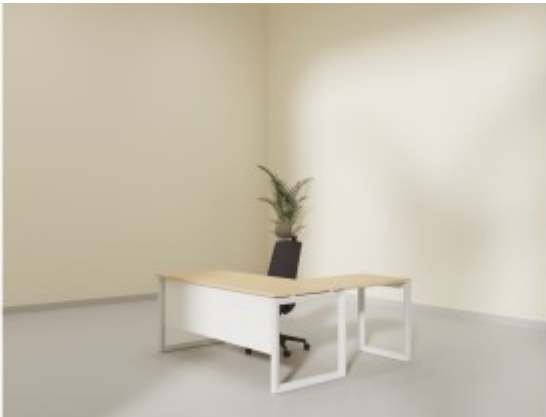

Sofa - CLASSIC

Sofa - SIENA

Sofa - MARSALA

Sofa - KAMILO

Sofa - ARC

Sofa - CIRCLE

Sofa - BLOCKS

Sofa - RIPPLE

Sofa - PACKARD

Sofa - BAND

L Shaped Height Adjustable Desk

L Shape Team Lead Desk

Visitor Chair - HS-813