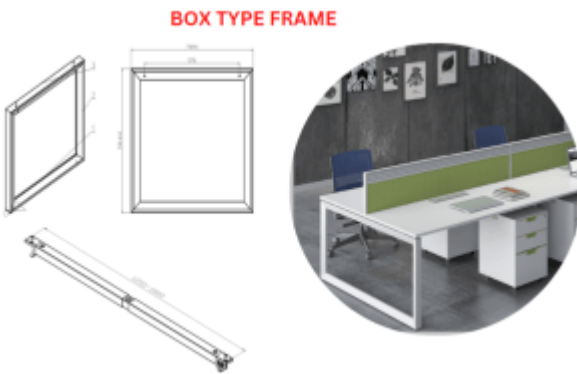

## Shop

**Metal Frame - U Type**

**Metal Frame - Box Type**

**Visitor Chair - AGT-BONI**

**Coffee Table - CT-296**

**Coffee Table - CT21049**

**Round PDU**

**Pantry Table - REC**

**Coffee Table - MESH**

**Sofa - LINE**

**Curved Sofa**

**Customized Seating**

**Single Sofa - BASE2**

**Single Sofa - BASE1**

**Outdoor Furnitures**

**Chair accessories**