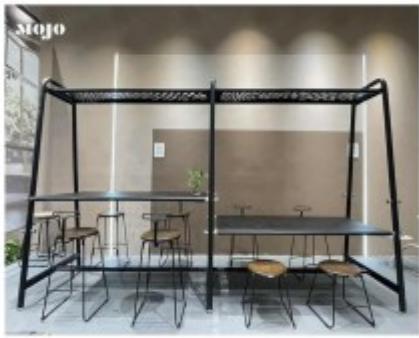

Shop

Executive Desk - HARRY

Workstation with side utility

Coffee Table - CT-360ABC

Coffee Table - CT-359A

Coffee Table - CT218D-Y01

Coffee Table - CT-309-B08.

Coffee Table - LOONG

Round Conference Table - MERIDIAN

NOC Desk

Data Center Desk

Collaboration Table- MOJO

Tier Metal Lockers- LC