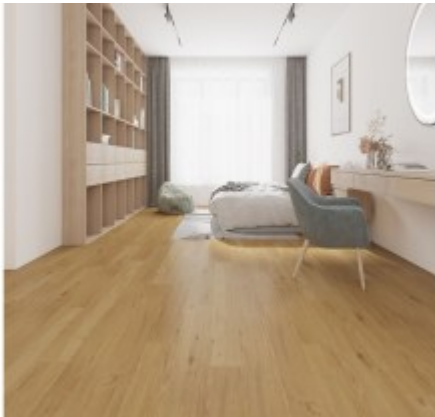

Chocolate Oak