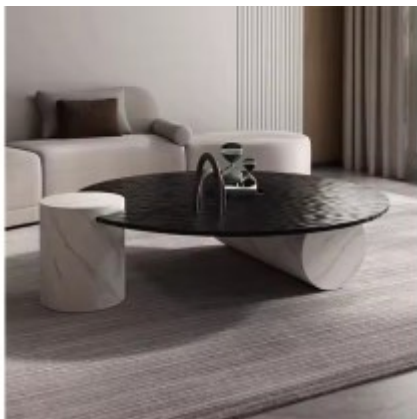

Shop

Coffee Table - CT-359A

Coffee Table - CT218D-Y01

Coffee Table - CT-309-B08.

Round Conference Table - MERIDIAN

Coffee Table - LOONG

NOC Desk

Data Center Desk

Collaboration Table- MOJO

Tier Metal Lockers- LC

Barcelona Sofa

Reception Table

Pouf - Coffee table - MEETS

Storage - SAVE

High table - Volta-BT-2010

Storage - BEL-CA-0904 R/L

Tower - BELLA-CB-0408 R/L

Sofa - MELLO

High Stool - SYS

Arm Chair - SLICING

Arm Chair - ELEPHANT

Arm Chair- HUG

Pouf - PIPE

Meeting Table - Slant Leg