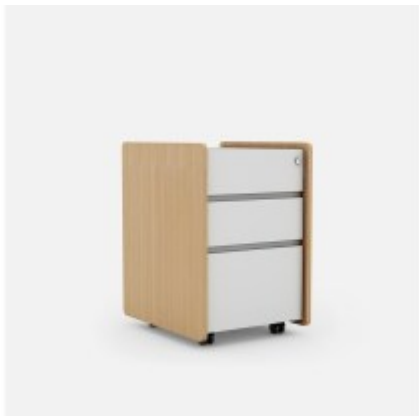

Shop

STONE Executive Series

Executive Chair - BEETLE HB

Workstation - SINGLE PERSON

Workstation In Open Leg-2 Person (Linear Type)

Coffee Table - CT-218A

Coffee Table - CT-229-C04

MINI Executive Series

Soft Seating - SMILE

Soft Seating - Moduuli

Soft Seating - MIX

Sofa - BRIC

Meeting Chair - ESSEN MB

Executive Chair - ESSEN HB

Meeting table - NEXT

Pedestal - BEL-MP3

Storage + Glass Display

Storage - BESIMPLE- BE-CT-1207

Cabinet - BE-CS01-0808

Cabinet - BE-CB01

Lounge Chair - ANDER

High table - Agil

Folding table - CROSS

Storage - White Board