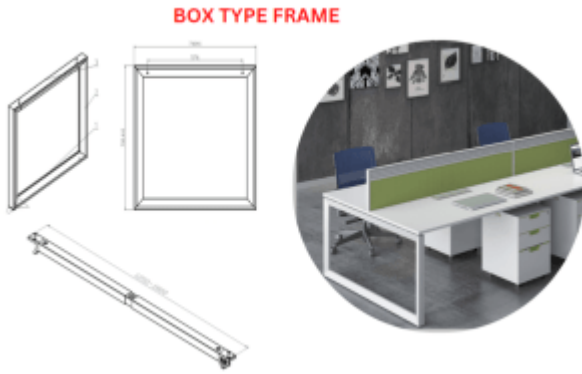

Shop

Height Adjustable Frame -3 Stage Dual Motor

Height Adjustable Frame -2 Stage Dual Motor

Dining Tables

Table - JASON

Table - HEM

Round Table - DINA

Coffee Table - DINA

High Table - DINA

Meeting Chair - ORIENTAL HB

Meeting Chair - AGT104M

SLANT TYPE FRAME

Metal Frame - Slant Type

U TYPE FRAME

Metal Frame - U Type

Metal Frame - Box Type