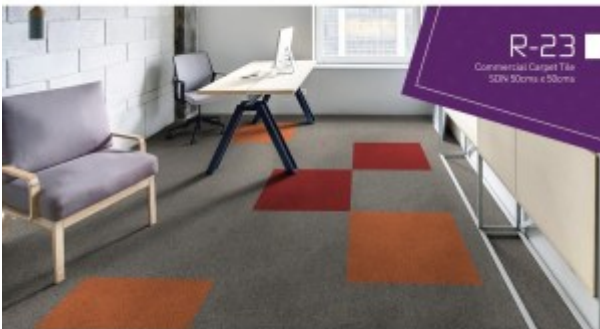

Shop

Cabinet - BE-CB01

Cabinet - BE-CS01-0808

Cable Tray - CTW / CTB

Carpet Tile - KEPLER

Carpet Tile - R23

Carrera Cabinet- Melamine

Carrera Cabinet- Veneer

Carrera Executive Series - Melamine

Carrera Executive Series- Veneer

Cater Executive Desk

Chair accessories

Chief Sofa