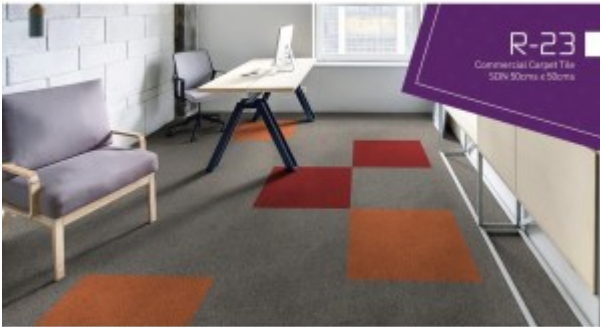

Shop

Carpet Tile - R23

Carrera Cabinet- Melamine

Carrera Cabinet- Veneer

Carrera Executive Series - Melamine

Carrera Executive Series- Veneer

Cater Executive Desk

Chair accessories

Chief Sofa

Chocolate Oak

Classroom or Laboratory- Height adjustable Desks

Clay Walnut

Cloud