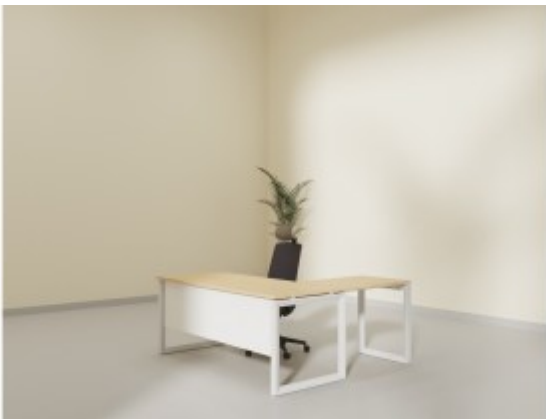

Journey Cabinet

Kaler Executive Series

Kassett Executive Series

L Shape manager desk-Box/U leg

L Shape Manager Desk-Slant Leg

L Shape manager desk-Sleek Box leg

L Shape Team Lead Desk

L Shaped Executive Desk

L Shaped Height Adjustable Desk

Leather High Back - AGT-BONIHB

Leather Medium Back - AGT-BONIMB

Leather Meeting Chair - 102B

Leather Visitor Chair - 102J

Long Sofa - GRACE

Louis Executive Series

Lounge Chair - AGT-6120