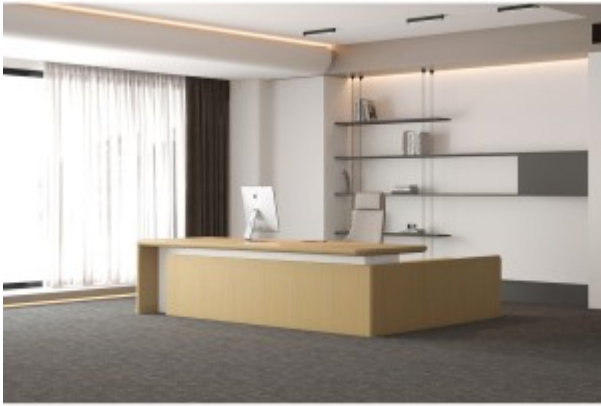

Shop

High Table - DINA

High table - Volta-BT-2010

HPL Lockers

iMedia

Integrated Series Socket

Ivory

Jin Executive Series

L Shaped Height Adjustable Desk

Leather High Back - AGT-BONIHB

Leather Medium Back - AGT-BONIMB

Leather Meeting Chair - 102B

Leather Visitor Chair - 102J

Long Sofa - GRACE

Louis Executive Series

Lounge Chair - AGT-6120