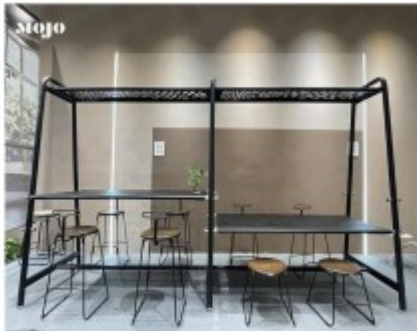

## Shop

**Data Center Desk**

**Collaboration Table- MOJO**

**Tier Metal Lockers- LC**

**Executive Height Adjustable Desk-FEN**

**Barcelona Sofa**

**Reception Table**

**Pouf - Coffee table - MEETS**

**Storage - SAVE**

**High table - Volta-BT-2010**

**Storage - BEL-CA-0904 R/L**

**Tower - BELLA-CB-0408 R/L**

**Sofa - MELLO**