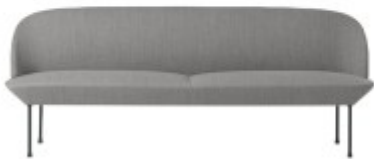

Shop

Sofa - STORM

Sofa - VIRTES

Sofa - VOGUE

Sofa - CUBE

Sofa - HIGHS

Bench - MAGIC

Sofa - PEASE

Sofa - VOGUE HIGH

Sofa - PORTO

Sofa - PUFF

Sofa - WAVE

Training Chair- AGT-130C

Training Chair- AGT-128C

Training Chair- AGT-128D

Training Chair- AGT-004C

High Chair- AGT-005C

Training Chair- AGT-006C

Sofa - BOBO

Meeting Table In Open Leg

Compactors

Metal Storage with Planter

High Cabinets

Full Height Metal Lockers