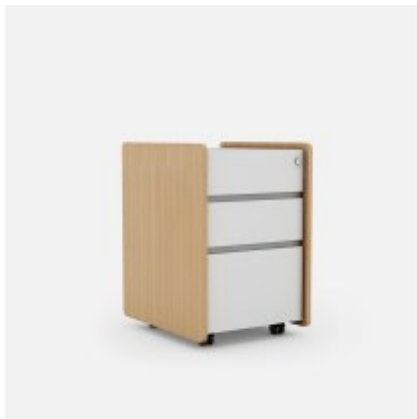

Shop

Soft Seating - SMILE

Soft Seating - Moduuli

Soft Seating - MIX

Sofa - BRIC

Meeting Chair - ESSEN MB

Executive Chair - ESSEN HB

Meeting table - NEXT

Pedestal - BEL-MP3

Storage - BE-CY03-0821LS

Storage - BESIMPLE- BE-CT-1207

Cabinet - BE-CS01-0808

Cabinet - BE-CB01

Lounge Chair - ANDER

High table - Agil

Folding table - CROSS

Storage - White Board

Storage- DORA

Folding Table - FLEX

Executive Chair - FIT

Storages - HAZY

iMedia

Lounge Chair - MAL

Lounge Chair - MISHA