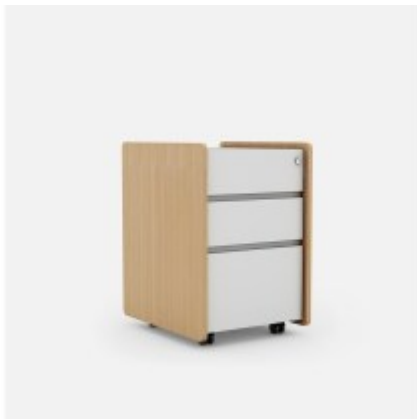

Workstation - Fabric Panel

Acoustic Partition Screen

Majlis Sofa - GRAY

Sofa - NICK

STONE Executive Series

Executive Chair - BEETLE HB

Workstation In Open Leg-2 Person (Linear Type)

Coffee Table - CT-218A

Coffee Table - CT-229-C04

Soft Seating - SMILE

Soft Seating - Moduuli

Soft Seating - MIX

Sofa - BRIC

Meeting Chair - ESSEN MB

Executive Chair - ESSEN HB

Meeting table - NEXT

Pedestal - BEL-MP3

Storage + Glass Display

Storage - BESIMPLE- BE-CT-1207

Cabinet - BE-CS01-0808

Cabinet - BE-CB01

Lounge Chair - ANDER

High table - Agil

Folding table - CROSS