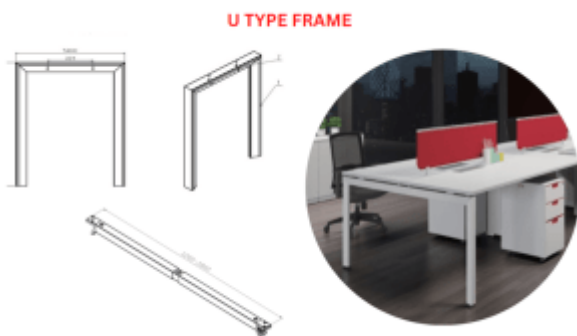

Shop

Height Adjustable Laptop Table-UP 2302

Round Table Metal Base

Metal Frame - U Type

Metal Frame - Box Type

PDU - FLIP COVER

Straight PDU- LPDUW / LPDUB

Dual Open Conference Cable Cover - DFW / DFB

Wireless Charger - WCW

Metal Beams

Cable Tray - CTW / CTB

Wire Skeleton - CRW / CRB

Flip Cover Series - FW / FB