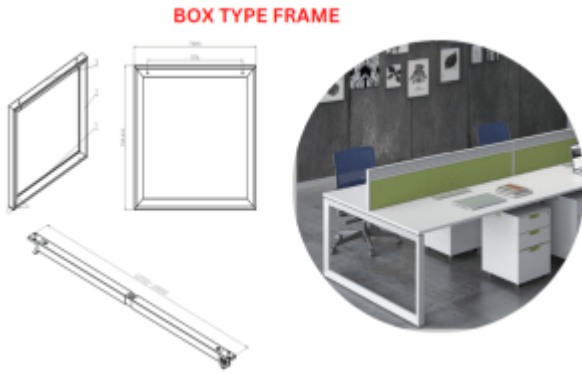

Shop

Height Adjustable Laptop Table-UP 2302

Round Table Metal Base

Metal Frame - U Type

Metal Frame - Box Type

PDU - FLIP COVER

Straight PDU- LPDUW / LPDUB

Dual Open Conference Cable Cover - DFW / DFB

Wireless Charger - WCW

Metal Beams

Cable Tray - CTW / CTB

Wire Skeleton - CRW / CRB

Flip Cover Series - FW / FB