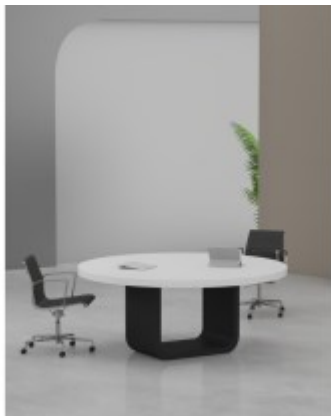

**High Stool- AGT-JD**

**High Round Table**

**Glass Coffee table**

**High Table - STIL**

**Visitor Chair - PMX-VC**

**Staff Chair - PMX-MB**

**Executive Chair - PMX-HB**

**Dining Chair - DC-012**

**Dining Table - AGT-RT-272**

**Dining Chair - DC-021**

**Dining Chair - AGT-DC028**

**Mute Pod - L**

**Mute Pod - M**

**Mute Pod - DELUXE L**

**Mute Pod - DELUXE S**

**Mute Pod - S**

**Glossy Paint Finish Round Table**

**Glossy Paint Finish Conference Table**

**Glossy Paint Finish Meeting Table**

**Open Shelf Cabinet**

**Workstation in Slant Leg-6 Person (Face To Face)**

**Workstation in Slant Leg-4 Person (Face To Face)**