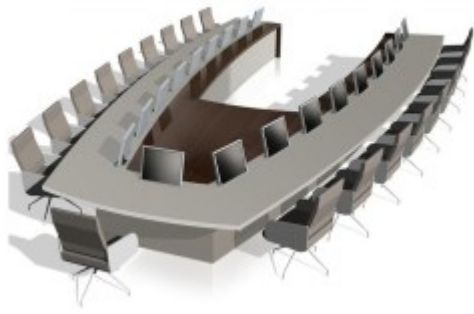

Leisure chair

High Back Chair - AGT - 6240

High Back Chair - AGT-6226

High Stool - CAT

Round Table - GRAL

Hanging Pedestal

Executive Desk - Glossy

Conference Table - BOAT

U Shape Conference Table

Pantry Chair - Steel leg

Metal Mobile Pedestal - Curved

Wooden Back Chair - JINGTU

Smart workstation

Victoria

Mocca

Cloud