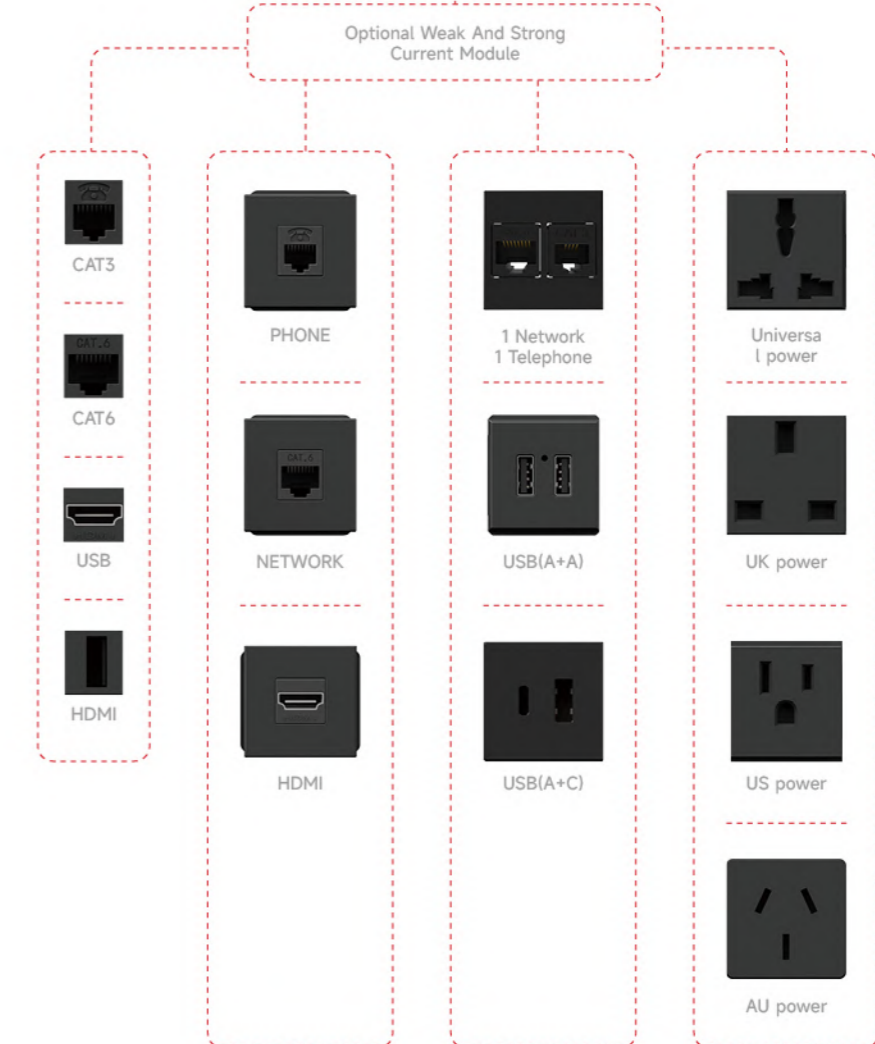

OECZ023

OECZ017B

弹簧线
Spring power cord

POP UP SOCKET

High-Quality

Good-Looking

Cost-Effective

Safe

More Stable

More Reliable

OEUP021

OEUP011

OEUP022

OEUP015W

CUSTOMIZABLE MODULES

This module part can be changed as different demands, The plate size between two standard module is 12mm or 24mm.

Toughened glass surface
Wireless charger (fast charging)

Desktop hole size diameter 120mm
A power interface under the table
4 x ports, optional strong and weak power modules (standard with 4 CN sockets)

INTEGRATED SOCKET SERIES

CUSTOMIZABLE MODULES

This module part can be changed as different demands, The plate size between two standard module is 12mm or 24mm.

ROTARY SOCKET

Integrative Aluminum frame structure matched with one-piece metal socket panel makes the whole socket in high quality and good looking, which is applicable to head table, conference tables and executive desk.