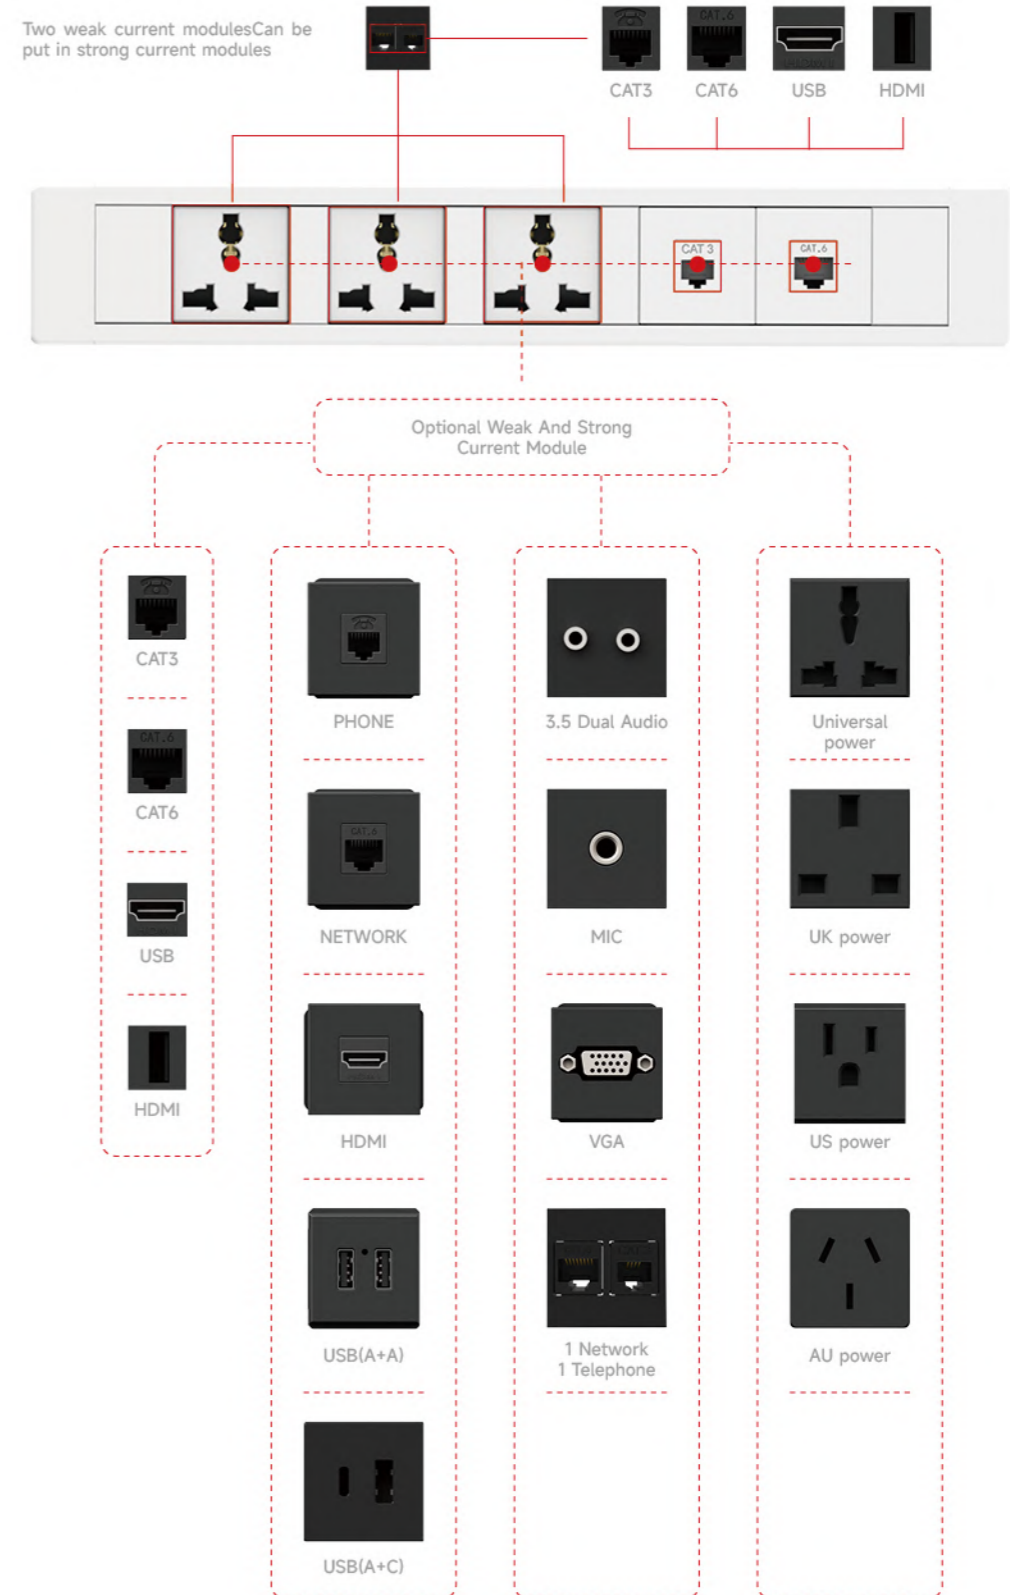

OEXH302J

OEXH605

OEXH605

OEXH302

OEXH304

CUSTOMIZABLE MODULES

This module part can be changed as different demands, The plate size between two standard module is 12mm or 24mm.

Quicklink System

NEW EU/UK SOCKET

OECZ031B

OECZ032B

OECZ034B

OECZ041B

OECZ042B

OECZ044B

INTERLINK SYSTEM

Fixed by clips in case of took off

Connector with 1 male port 3 female ports

Male and female ports connecting

AVAILABLE WITH DIFFERENT MODELS

背出
Back outlet socket

OECZ041

侧出
Side outlet socket

OECZ041C

Toughened glass surface
Wireless charger (fast charging)

Desktop hole size diameter 120mm
A power interface under the table
4 x ports, optional strong and weak power modules (standard with 4 CN sockets)