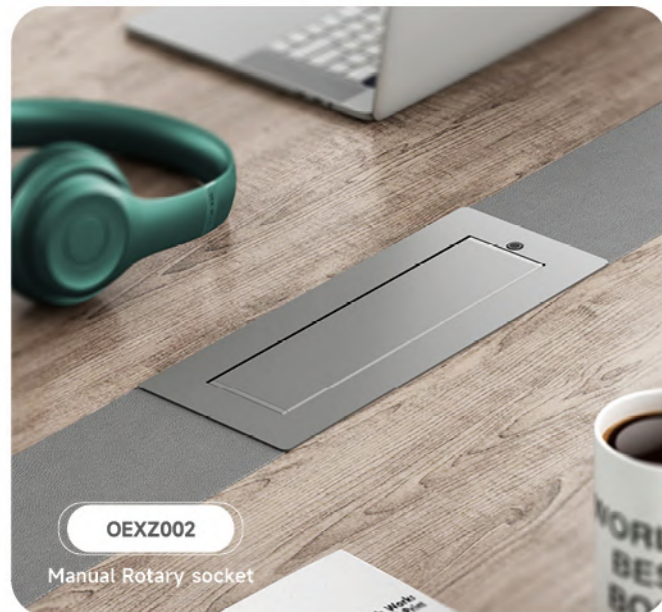

INTEGRATED SOCKET SERIES

CUSTOMIZABLE MODULES

This module part can be changed as different demands, The plate size between two standard module is 12mm or 24mm.

ROTARY SOCKET

Integrative Aluminum frame structure matched with one-piece metal socket panel makes the whole socket in high quality and good looking, which is applicable to head table, conference tables and executive desk.