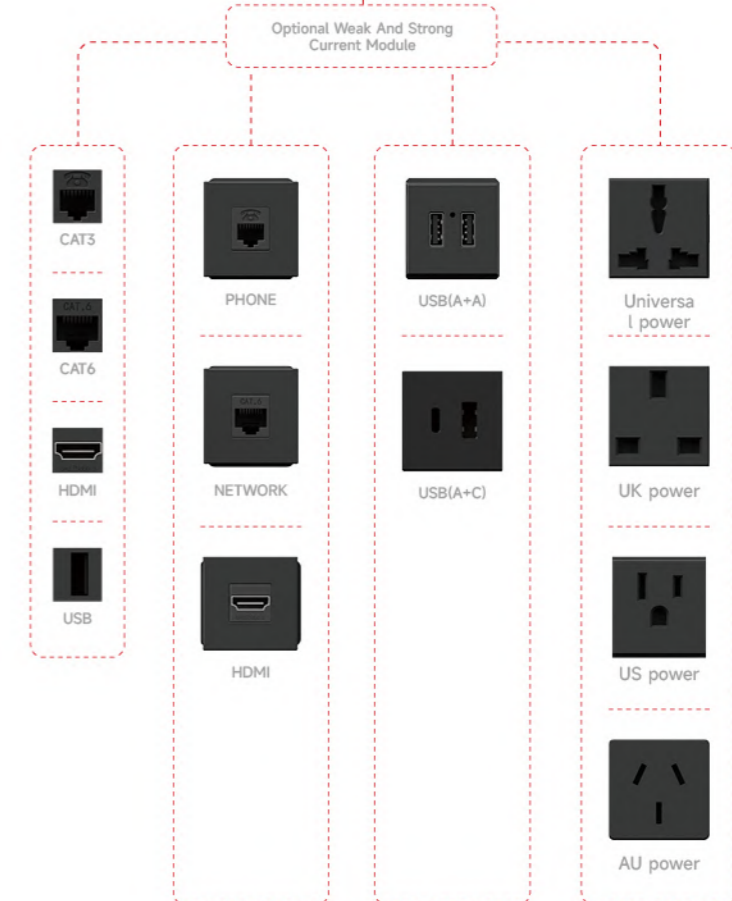

More Stable

More Reliable

OEUP021

OEUP011

OEUP022

OEUP015W

CUSTOMIZABLE MODULES

This module part can be changed as different demands, The plate size between two standard module is 12mm or 24mm.

Toughened glass surface
Wireless charger (fast charging)

Desktop hole size diameter 120mm
A power interface under the table
4 x ports, optional strong and weak power modules (standard with 4 CN sockets)

INTEGRATED SOCKET SERIES

CUSTOMIZABLE MODULES

This module part can be changed as different demands, The plate size between two standard module is 12mm or 24mm.

ROTARY SOCKET

Integrative Aluminum frame structure matched with one-piece metal socket panel makes the whole socket in high quality and good looking, which is applicable to head table, conference tables and executive desk.