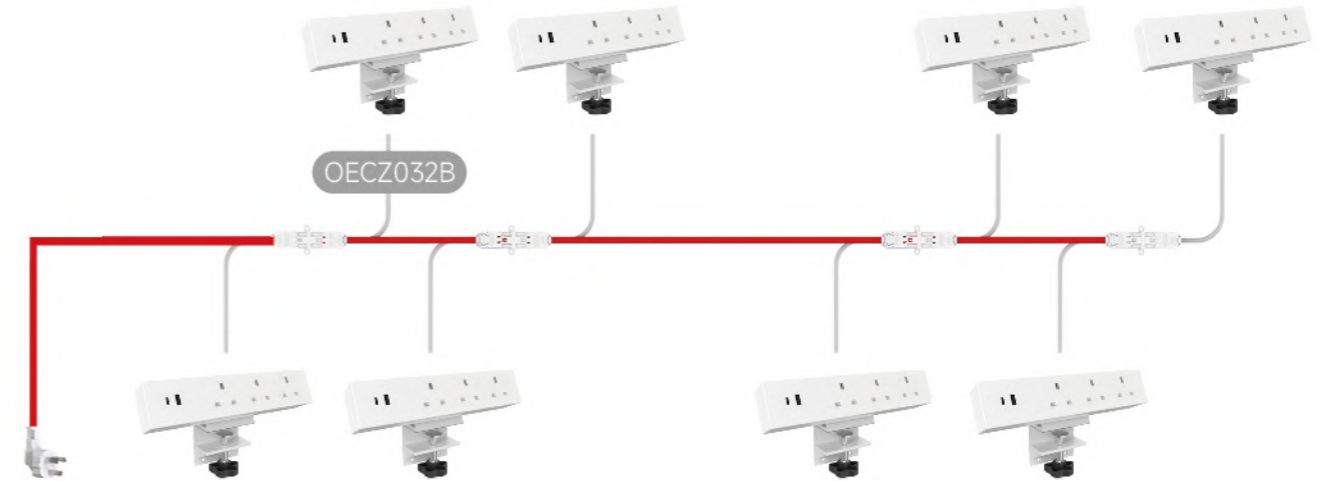

OEXH302J

OEXH605

OEXH605

OEXH302

OEXH304

CUSTOMIZABLE MODULES

This module part can be changed as different demands, The plate size between two standard module is 12mm or 24mm.

Quicklink System

NEW EU/UK SOCKET

OECZ031B

OECZ032B

OECZ034B

OECZ041B

OECZ042B

OECZ044B

INTERLINK SYSTEM

Fixed by clips in case of took off

Connector with 1 male port 3 female ports

Male and female ports connecting

AVAILABLE WITH DIFFERENT MODELS

背出
Back outlet socket

OECZ041

侧出
Side outlet socket

OECZ041C

Toughened glass surface
Wireless charger (fast charging)

Desktop hole size diameter 120mm
A power interface under the table
4 x ports, optional strong and weak power modules (standard with 4 CN sockets)