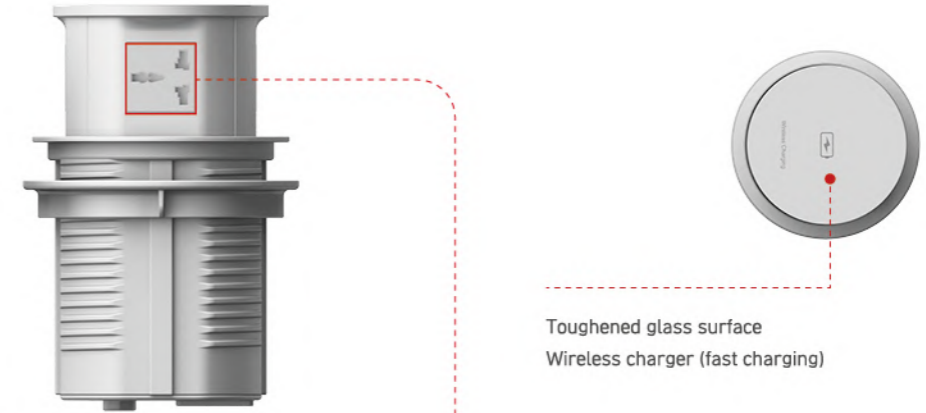

More Stable

More Reliable

OEUP021

OEUP011

OEUP022

OEUP015W

CUSTOMIZABLE MODULES

This module part can be changed as different demands, The plate size between two standard module is 12mm or 24mm.

Toughened glass surface
Wireless charger (fast charging)

Desktop hole size diameter 120mm
A power interface under the table
4 x ports, optional strong and weak power modules (standard with 4 CN sockets)