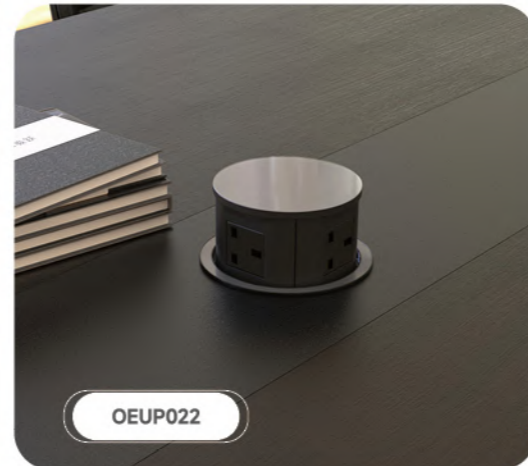

More Stable

More Reliable

OEUP021

OEUP011

OEUP022

OEUP015W

CUSTOMIZABLE MODULES

This module part can be changed as different demands, The plate size between two standard module is 12mm or 24mm.

Toughened glass surface
Wireless charger (fast charging)

Desktop hole size diameter 120mm
A power interface under the table
4 x ports, optional strong and weak power modules (standard with 4 CN sockets)

INTEGRATED SOCKET SERIES

CUSTOMIZABLE MODULES

This module part can be changed as different demands, The plate size between two standard module is 12mm or 24mm.

ROTARY SOCKET

Integrative Aluminum frame structure matched with one-piece metal socket panel makes the whole socket in high quality and good looking, which is applicable to head table, conference tables and executive desk.