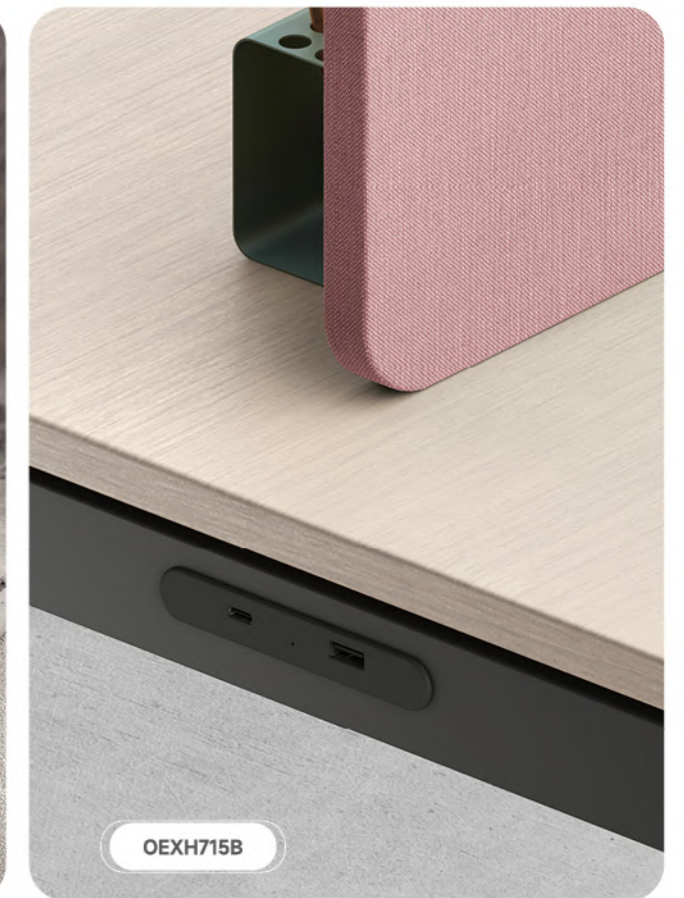

MATCHABLE POWER BOX

86 Type Hole

Power Module

Recessed socket

CABLE MANAGEMENT

Cable management products make the environment which is underdesk cleaner, more organized and safer.

SMART CHARGING

In some obscure corners of the office environment, a series of office charging products with small volume and convenient use have brought a lot of inconvenience to our office life.