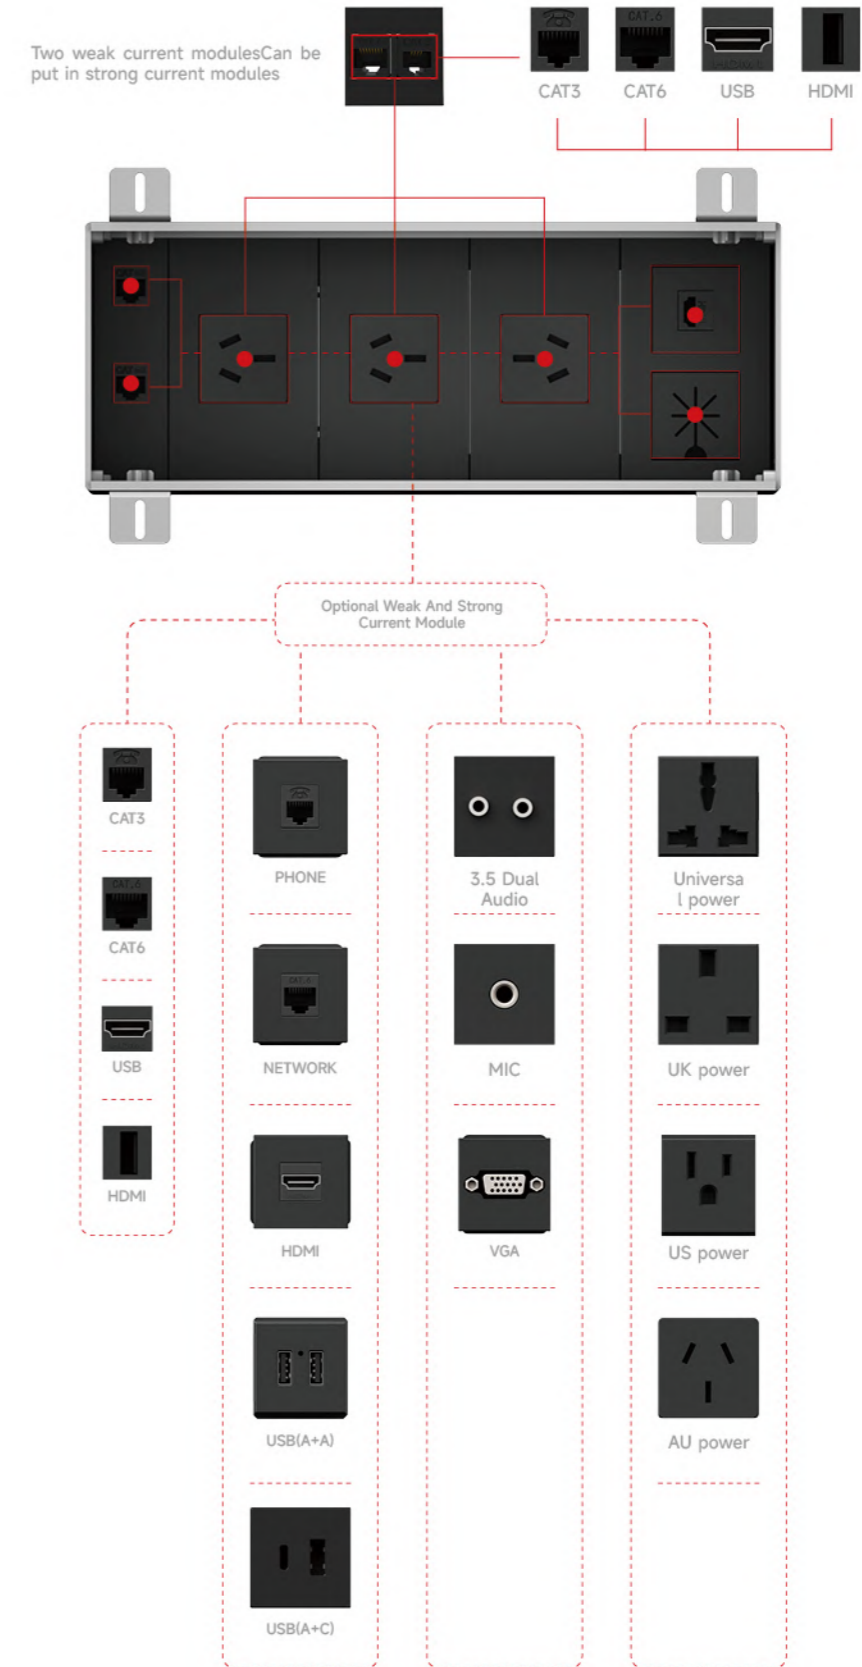

MATCHABLE POWER BOX

Power Module

Recessed socket

86 Type Hole

FLIP COVER

Buffer damping, silent opening and closing, quick slide rail structure at the bottom, can be used with various bottom boxes.

OEEG366B

OEEG372B

OEEG397

OEEG338L

OEEG370B

MATCHABLE POWER BOX

86 Type Hole

Power Module

Recessed socket

CUSTOMIZABLE MODULES

This module part can be changed as different demands, The plate size between two standard module is 12mm or 24mm.

CONFERENCE CABLE COVER

搭配集成模块
Used With Integrated Modules

搭配86插座
Used With 86 Type Socket