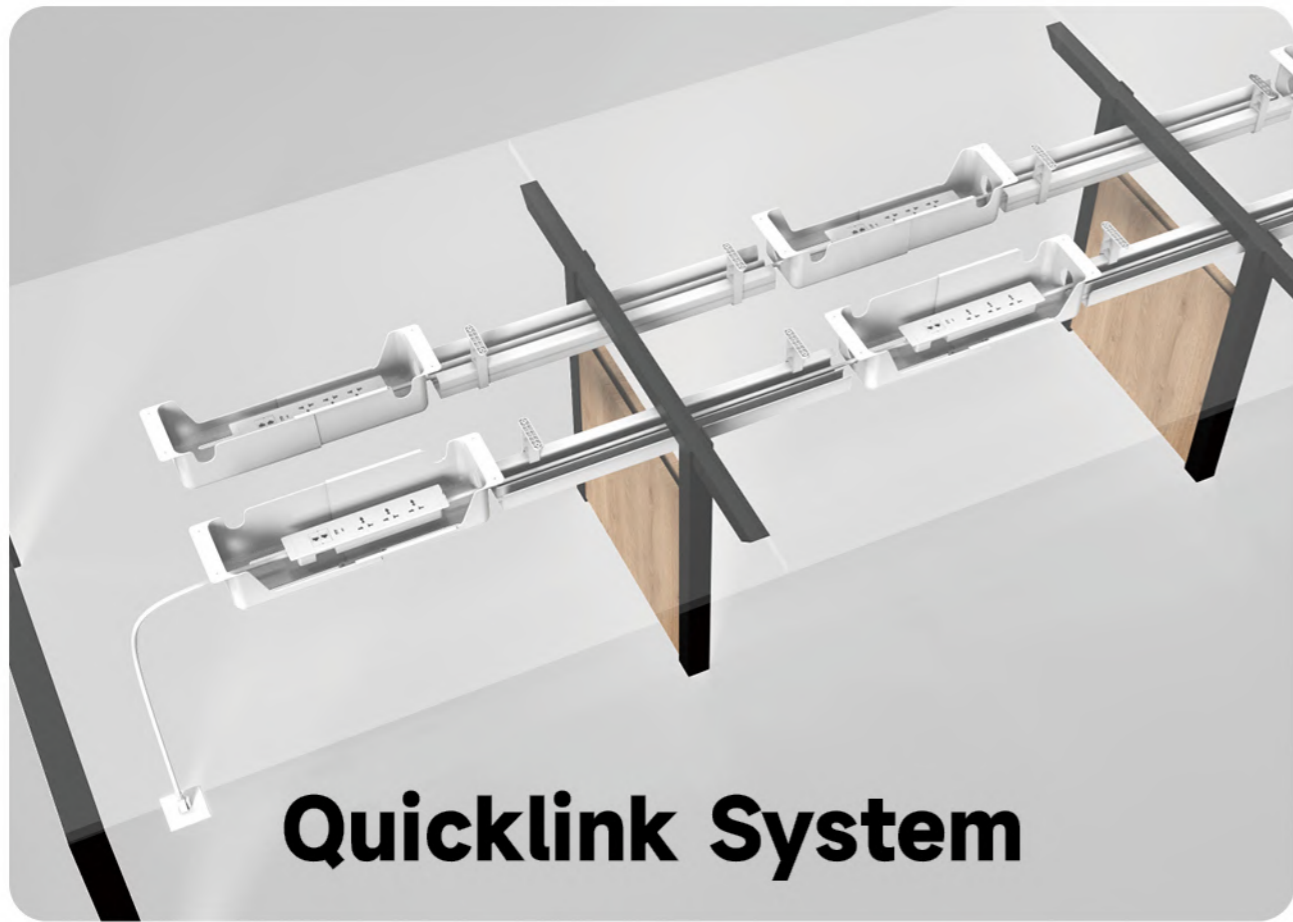

OEXH302J

OEXH605

OEXH605

OEXH302

OEXH304

CUSTOMIZABLE MODULES

This module part can be changed as different demands, The plate size between two standard module is 12mm or 24mm.

Quicklink System

Fixed by clips in case of took off

Connector with 1 male port 3 female ports

Male and female ports connecting

AVAILABLE WITH DIFFERENT MODELS

背出
Back outlet socket

OECZ041

侧出
Side outlet socket

OECZ041C

Toughened glass surface
Wireless charger (fast charging)

Desktop hole size diameter 120mm
A power interface under the table
4 x ports, optional strong and weak power modules (standard with 4 CN sockets)

INTEGRATED SOCKET SERIES

CUSTOMIZABLE MODULES

This module part can be changed as different demands, The plate size between two standard module is 12mm or 24mm.

ROTARY SOCKET

Integrative Aluminum frame structure matched with one-piece metal socket panel makes the whole socket in high quality and good looking, which is applicable to head table, conference tables and executive desk.