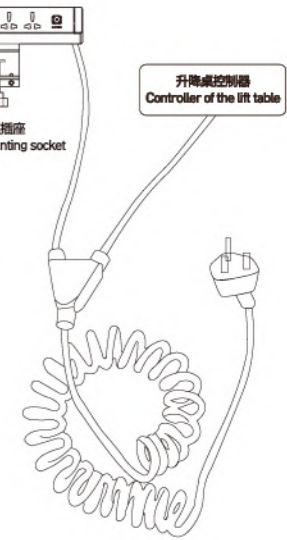

OECZ034

夹桌插座
Clamp mounting socket

升降桌控制器
Controller of the lift table

背出
Back outlet socket

OECZ017

侧出
Side outlet socket

OECZ017C

OECZ019

OECZ023

OECZ017B

弹簧线
Spring power cord

POP UP SOCKET

High-Quality

Good-Looking

Cost-Effective

Safe