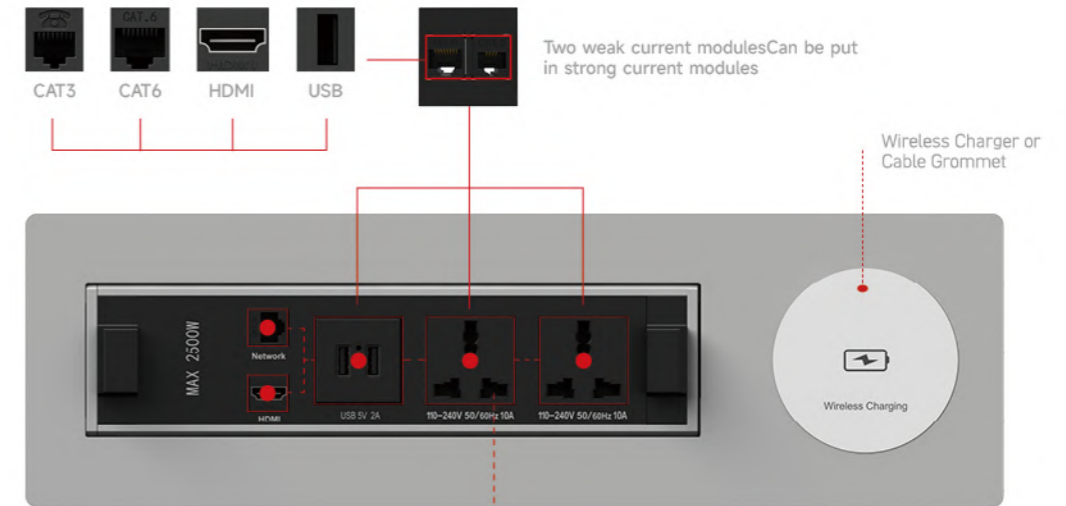

CUSTOMIZABLE MODULES

This module part can be changed as different demands, The plate size between two standard module is 12mm or 24mm.