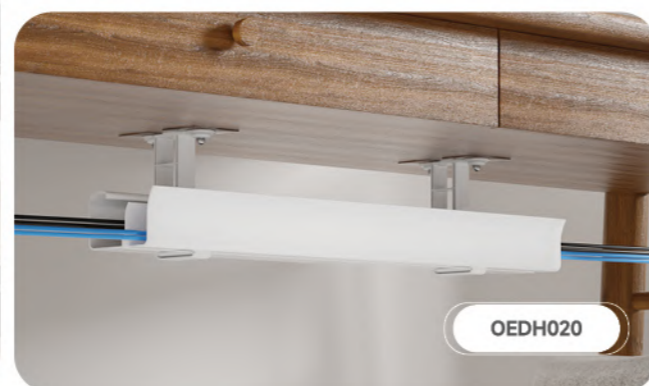

MATCHABLE POWER BOX

86 Type Hole

Power Module

Recessed socket

CABLE MANAGEMENT

Cable management products make the environment which is underdesk cleaner, more organized and safer.

SMART CHARGING

In some obscure corners of the office environment, a series of office charging products with small volume and convenient use have brought a lot of inconvenience to our office life.

SMART CHARGING

In some obscure corners of the office environment, a series of office charging products with small volume and convenient use have brought a lot of inconvenience to our office life.

ELLIPTICAL COVER