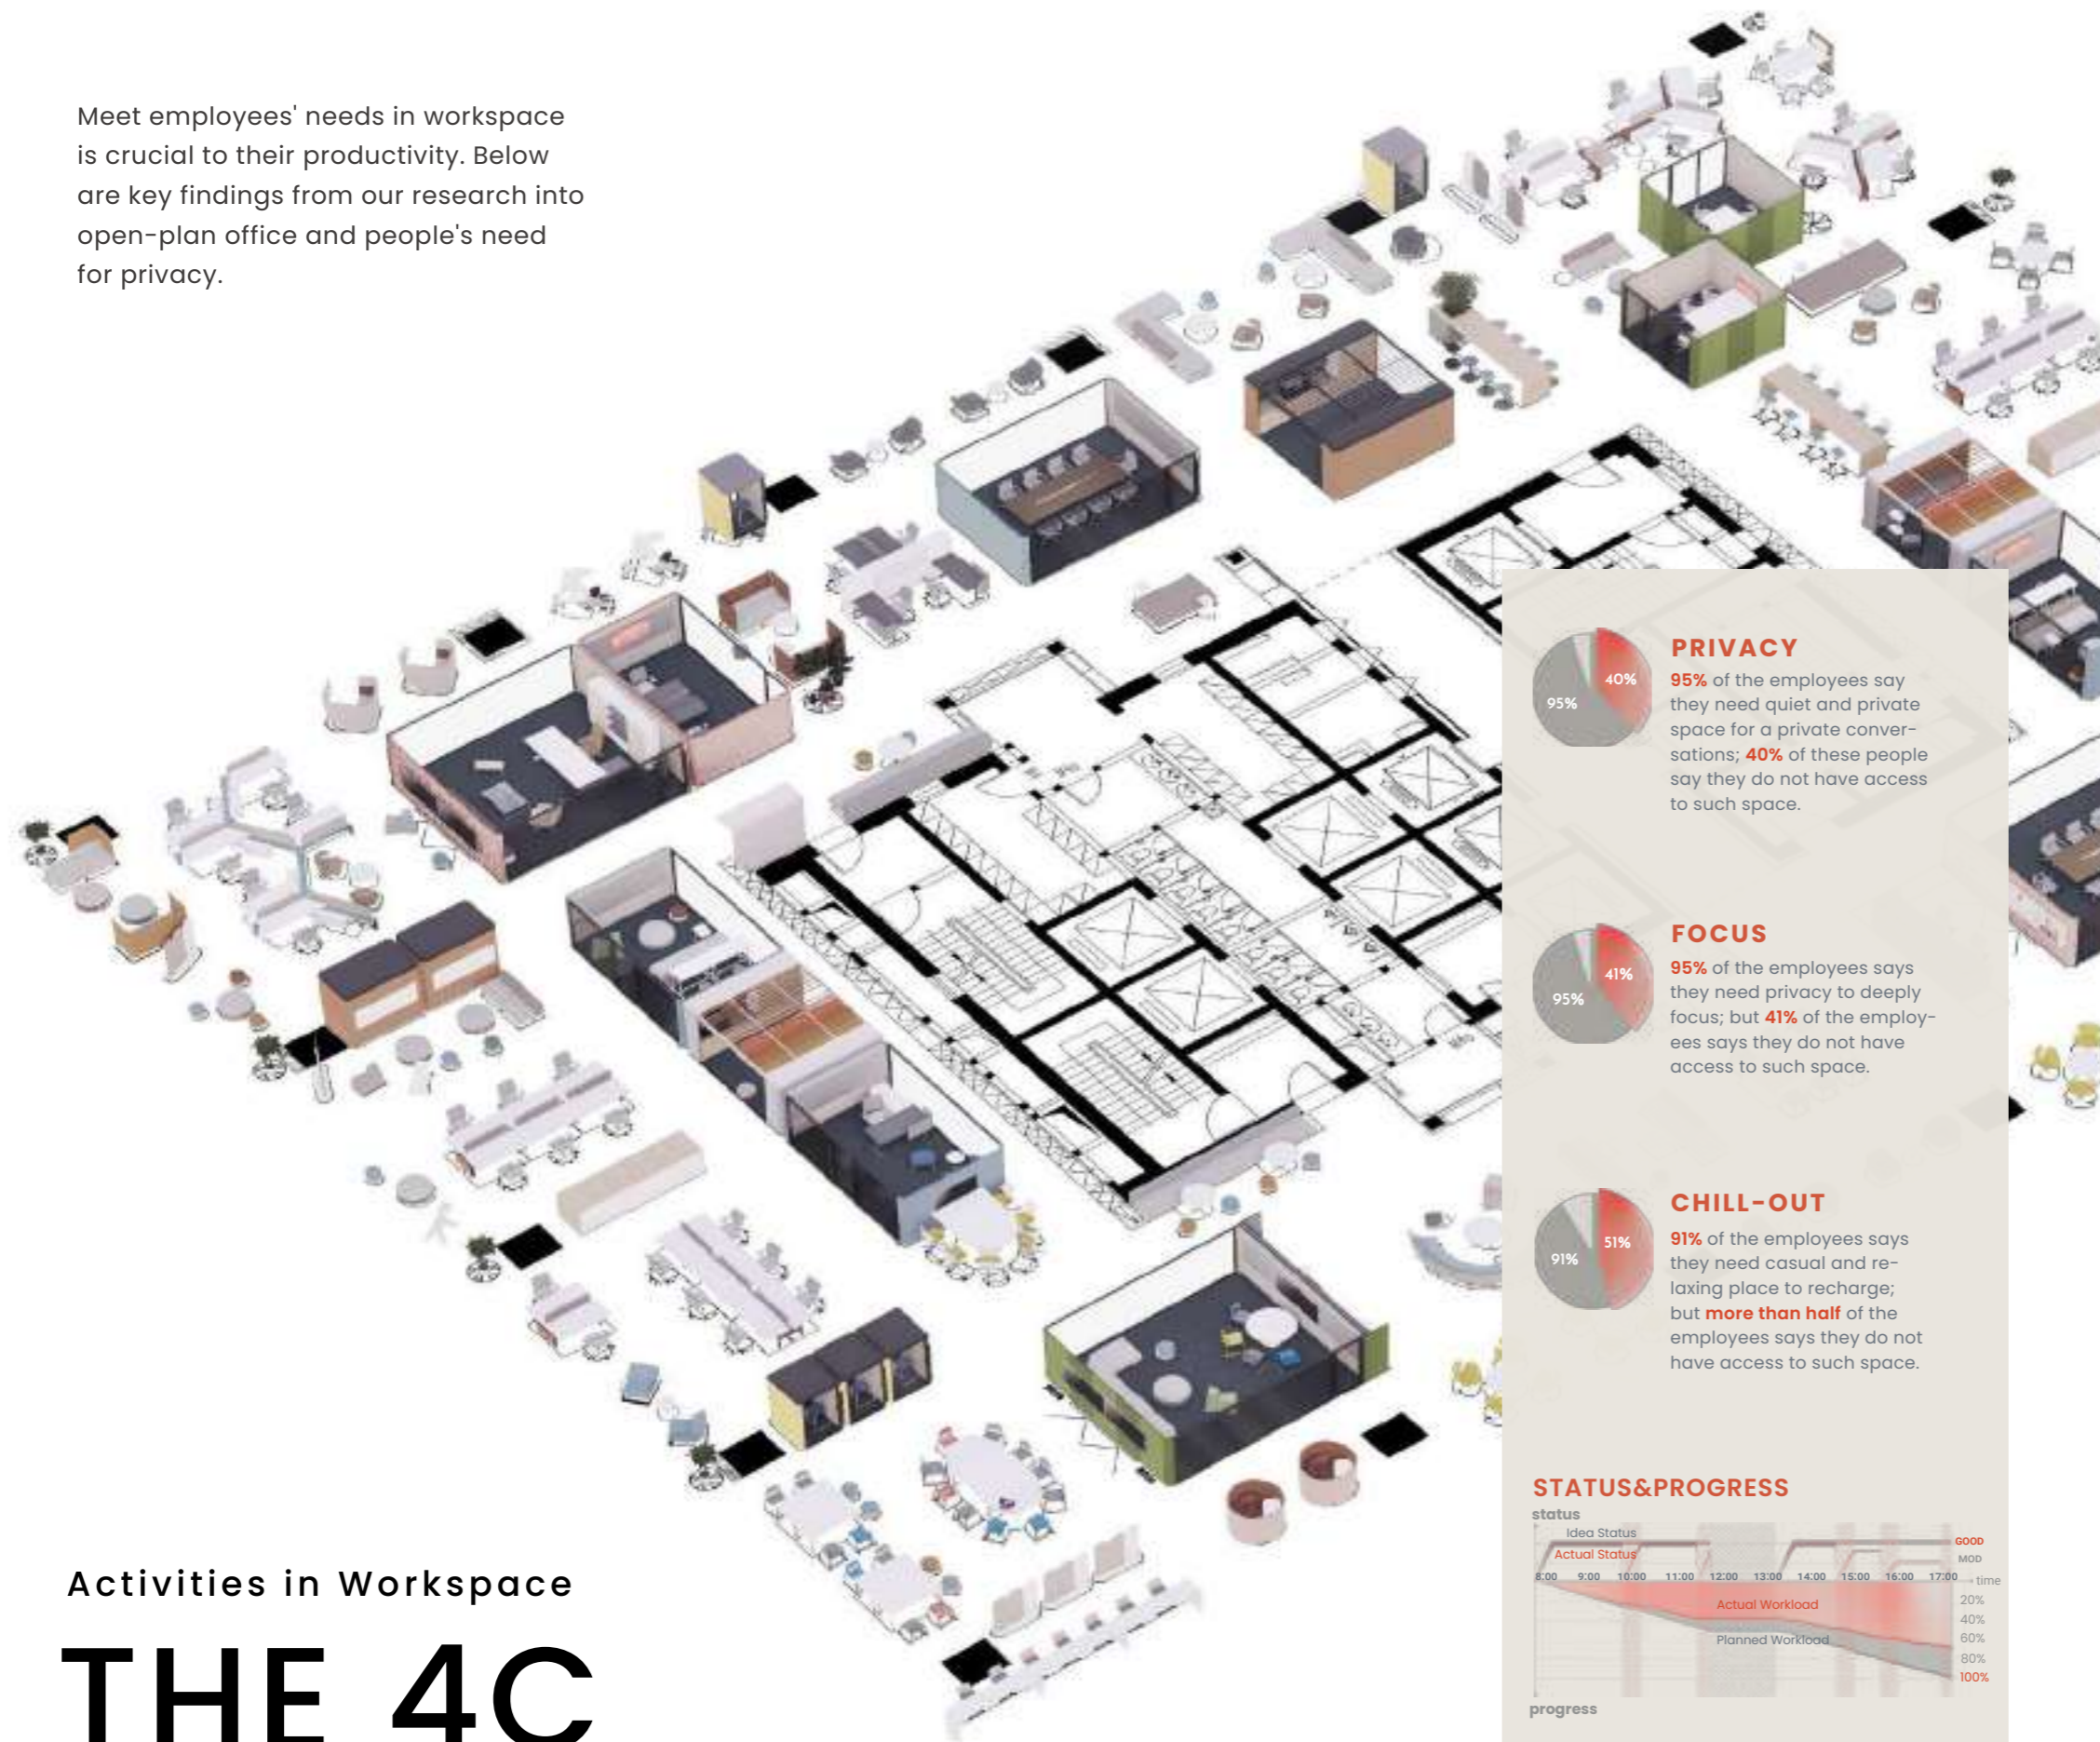

Meet employees' needs in workspace is crucial to their productivity. Below are key findings from our research into open-plan office and people's need for privacy.

Activities in Workspace

THE 4C