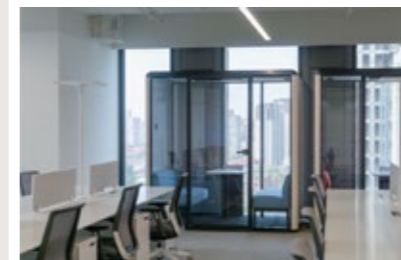

OUR PARTNER

- MAERSK
- Swiss Re
- Starbucks
- Pfizer
- Carlsberg
- Mirplay
- LinkedIn
- 3M
- ByteDance 字节跳动
- JAGUAR
- SONY
- SIEMENS