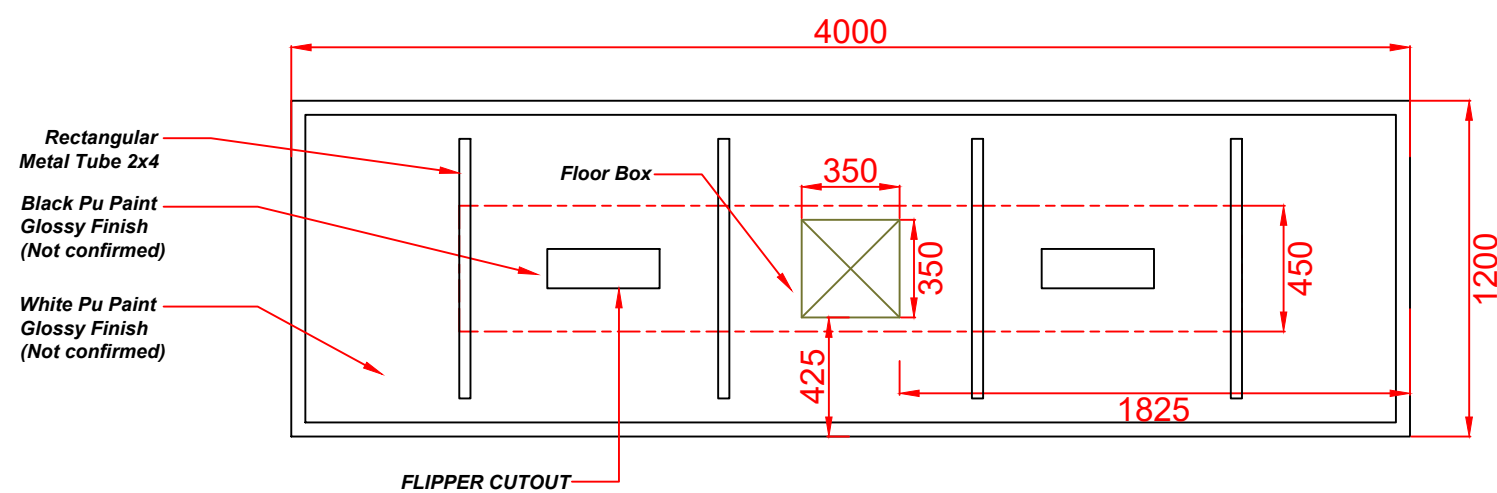

**FRONT VIEW**

**Material - PU paint White and Black Glossy Finish (Not confirmed)**

**PLAN**

For More Detail Refer Attached 3D View

**Quantity - 1 Nos.**