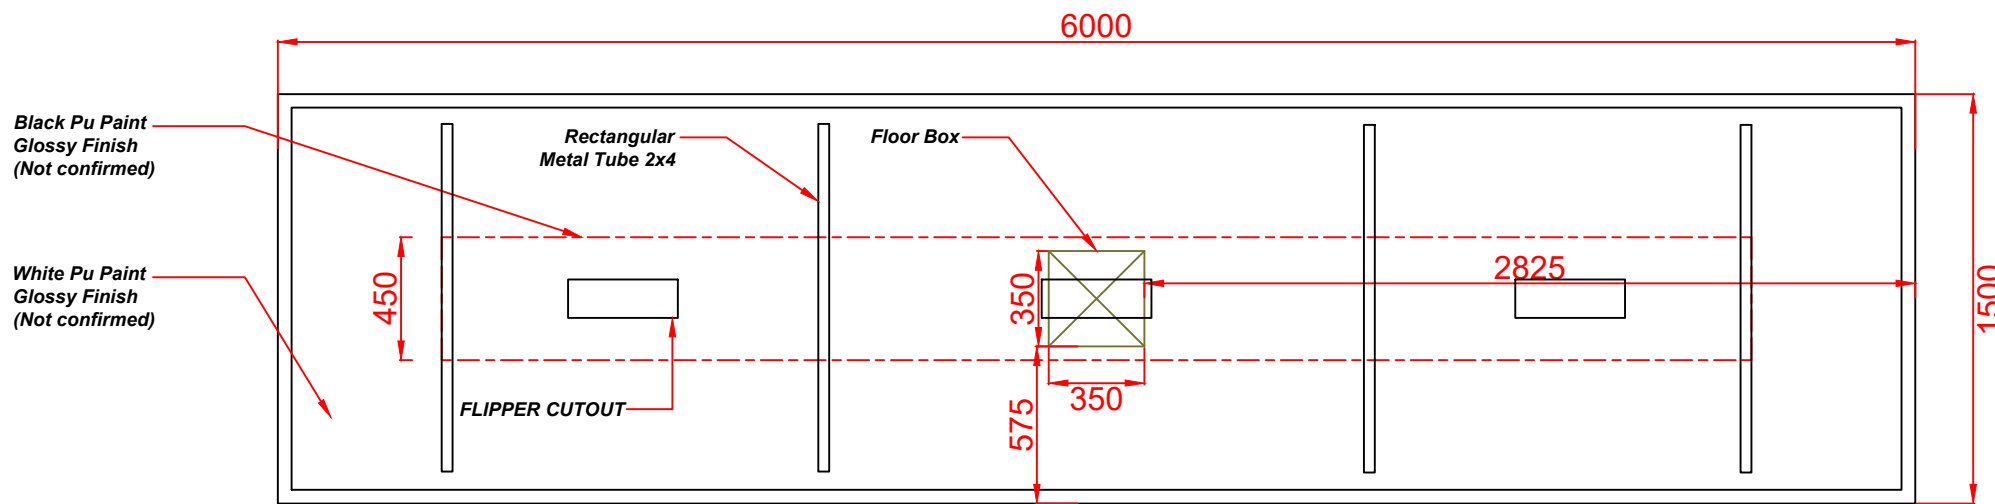

**FRONT VIEW**

Material - PU paint White and Black Glossy Finish (Not confirmed)

**PLAN**

For More Detail Refer Attached 3D View

Quantity - 1 Nos.