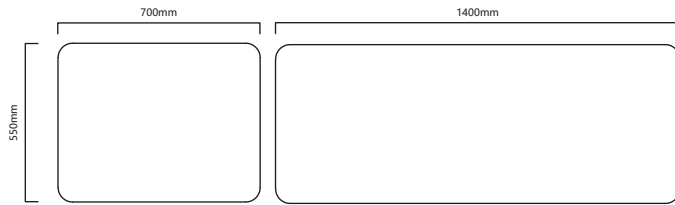

T-L L型系列

L型 - 光板、L型雕刻样式、L型镂空样式、L型 - 波纹系列, 更多样式欢迎来图定制。
L-shaped plain panel, L-shaped engraving panel, L-shaped hollow panel, L-shaped
waved panel, more styles are welcome to customize.

可选样式 OPTIONAL STYLE

Thick: 9mm-24mm,可定制

CODE:T-L-01