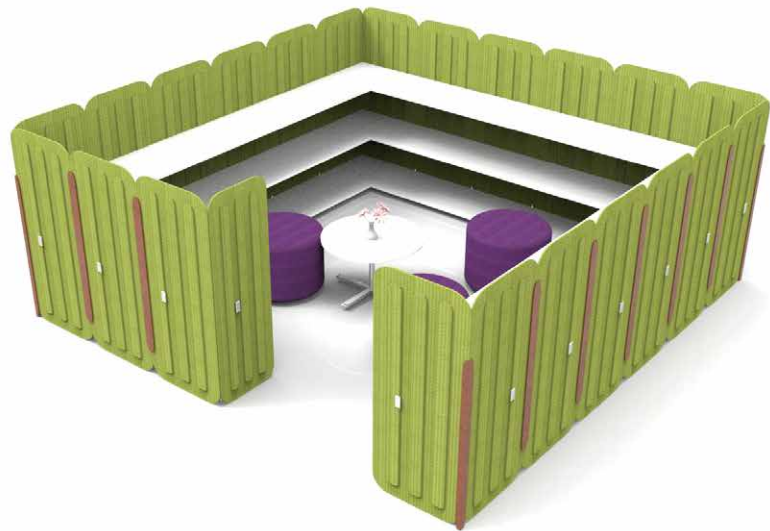

可适配 ADAPTABLE

1160-H

1160-U

1160-Y

1160-90°

1160-120°

根据使用场所搭配适合配件,具体搭配,联系销售人员

PARTITION-1400

静林微语·系列

半包裹式的 C 形落地屏风，款式新颖，可自由组合搭配，使工作和洽谈保持私密性的同时增加舒适性。当人们站起身时，仍然可以看到其他同事的座位，这种模式大大减少工作中存在相互干扰的问题。

Partition 1400C is a popular style. It can be combined with 1400S and matched freely to keep the privacy of work and negotiation also increasing comfort. It can be set up in coffee shops, hotel lobbies, tea rooms, airport, etc.