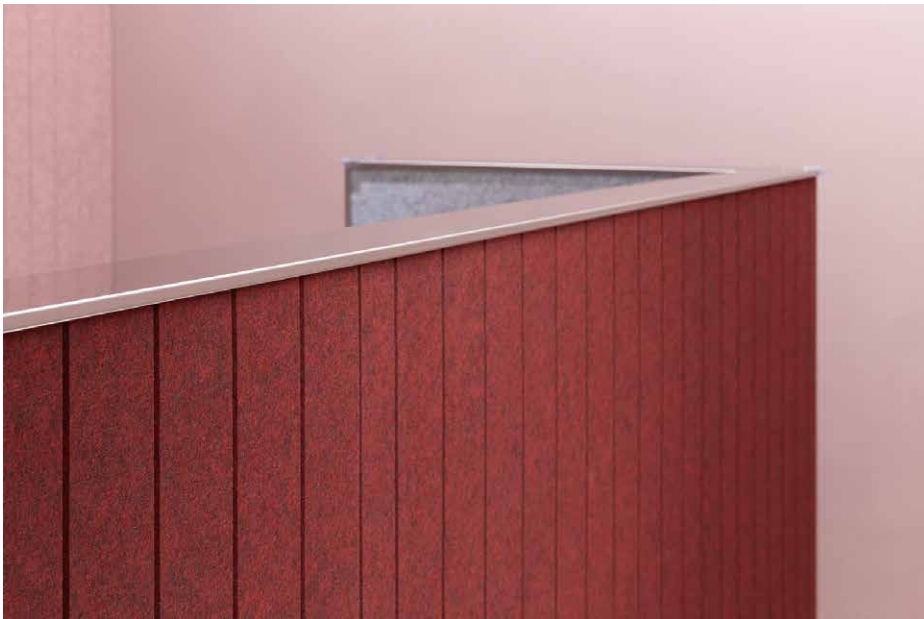

ABOUT THE MATERIAL 材料特性

聚酯纤维经高技术热压并以茧棉形状制成, 实现密度多样性确保通风, 成为吸音及隔热材料中的优秀产品, 在 125~4000HZ 噪声范围内最高吸音系数达到 0.8 以上, 根据不同需要缩短调节混响时间, 清除声音杂质, 提高音响效果, 改善语言的清晰度。产品具有吸声、环保、抗菌、阻燃、轻质、易加工、稳定、抗冲击、维护简便等特点。

Polyester fiber is hot pressed by high technology and made in the shape of cocoon surface, realizing density diversity to ensure ventilation, becoming an excellent product in sound absorption and heat insulation materials. The highest sound absorption coefficient in the noise range of 125~4000HZ reaches more than 0.8. According to different needs, the reverberation time can be shortened to remove sound impurities, improve the sound effect, and improve the clarity of voice. The product has the characteristics of sound absorption, environmental protection, anti-bacteria, flame retardant, light weight, easy processing, stability, impact resistance, simple maintenance, etc.

吸音降噪
Sound absorption
and noise reduction

环保材料
Eco-friendly
materials

抗菌阻燃
Antibacterial and
flame retardant

颜色丰富
Rich and various
colors

工厂直销
Factory outlet

品质保障
Quality assurance

防撞耐磨
Anti collision and
wear-resistant

安装方便
Easy installation