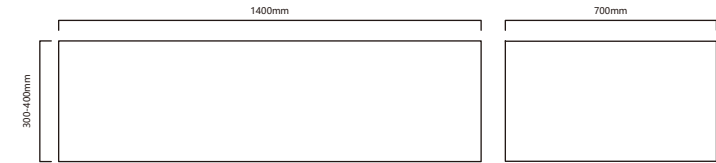

可选样式 OPTIONAL STYLE

Thick: 9mm-24mm,定制

CODE: T-ZM-BC-01