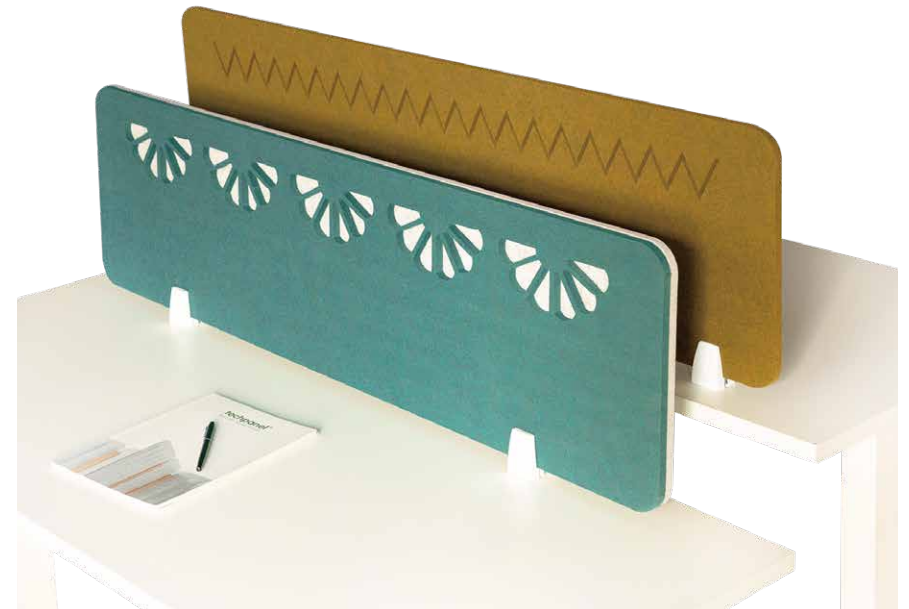

**SIMPLE VISION AND INTIMATE
DETAILS CREATE
A HIGH APPEARANCE
DESKTOP**

简约的视触感和贴心的细节打造高颜值桌面