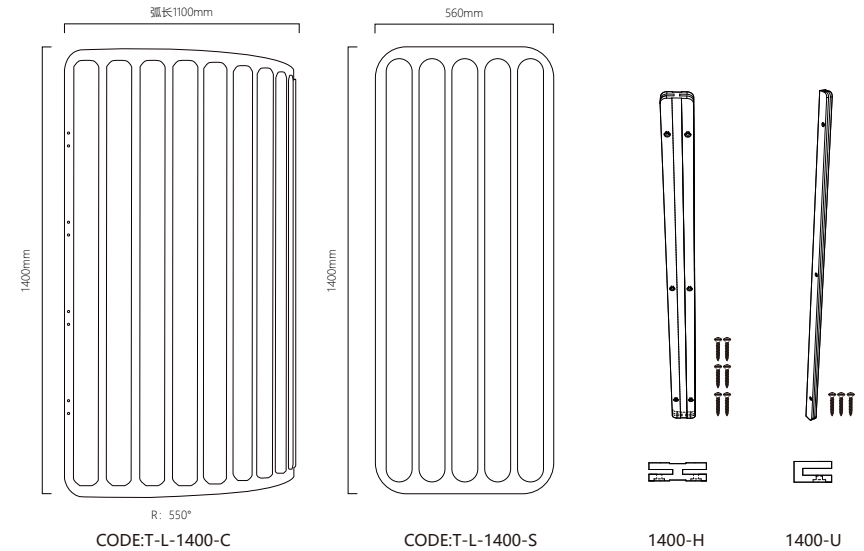

PARTITION-1400

静林微语·系列

半包裹式的 C 形落地屏风，款式新颖，可自由组合搭配，使工作和洽谈保持私密性的同时增加舒适性。当人们站起身时，仍然可以看到其他同事的座位，这种模式大大减少工作中存在相互干扰的问题。

Partition 1400C is a popular style. It can be combined with 1400S and matched freely to keep the privacy of work and negotiation also increasing comfort. It can be set up in coffee shops, hotel lobbies, tea rooms, airport, etc.

可选样式 OPTIONAL STYLE

Thick: 18mm

可适配 ADAPTABLE