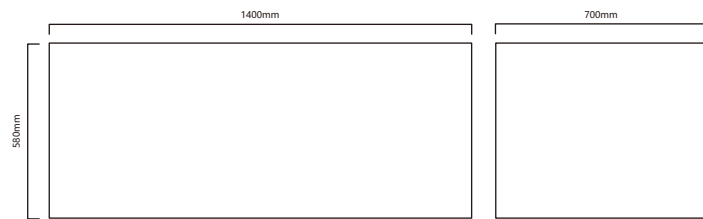

T-QD-DK 前挡-雕刻系列

采用100%聚酯纤维吸音板,通过CNC雕刻工艺,制作出如V槽、镂空等效果出来,根据适用空间,选择客户喜爱的颜色,效果更佳突出。客户可来图定制。

Use 100% polyester fiber acoustic panel and CNC engraving process to produce such effects as V-groove and hallow-curved. Select the color that customers like according to the applicable space, and the effect will be better. The screens can be customized according to drawings.

可选项式 OPTIONAL STYLE

Thick: 9mm-24mm,定制

CODE:T-QD-DK-01