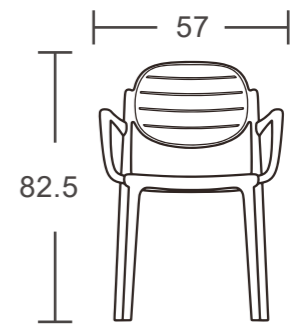

MOIRA

ITEM#:FY-830A / ITEM#:FY-830B