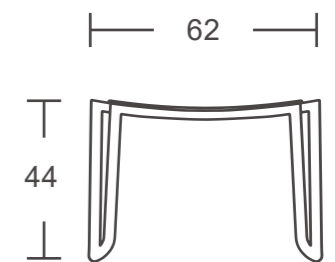

MIA

ARM CHAIR

ITEM#:FY-810C/FY-810C2