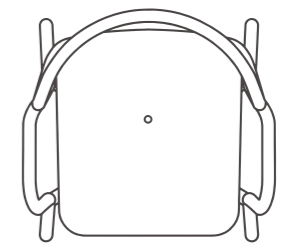

MIA

ARM CHAIR

ITEM#:FY-810C/FY-810C2

MIMI

ITEM#:FY-810B

MIMI

MIMI is designed for both indoor and outdoor use. The minimalist aesthetic and vivid colors will enhance any space. Durability and stackability make it a practical choice.

Furniture created through a true integration of design from initial concept to manufacturing.

MIMI

BAR STOOL

ITEM#:FY-810D

ALMA

ITEM#:FY-820A / ITEM#:FY-820B

Alma is defined by a large hole in the backrest. This makes the chair more breathable and easier to carry. It's a practical chair that is weather resistant and easy to clean.