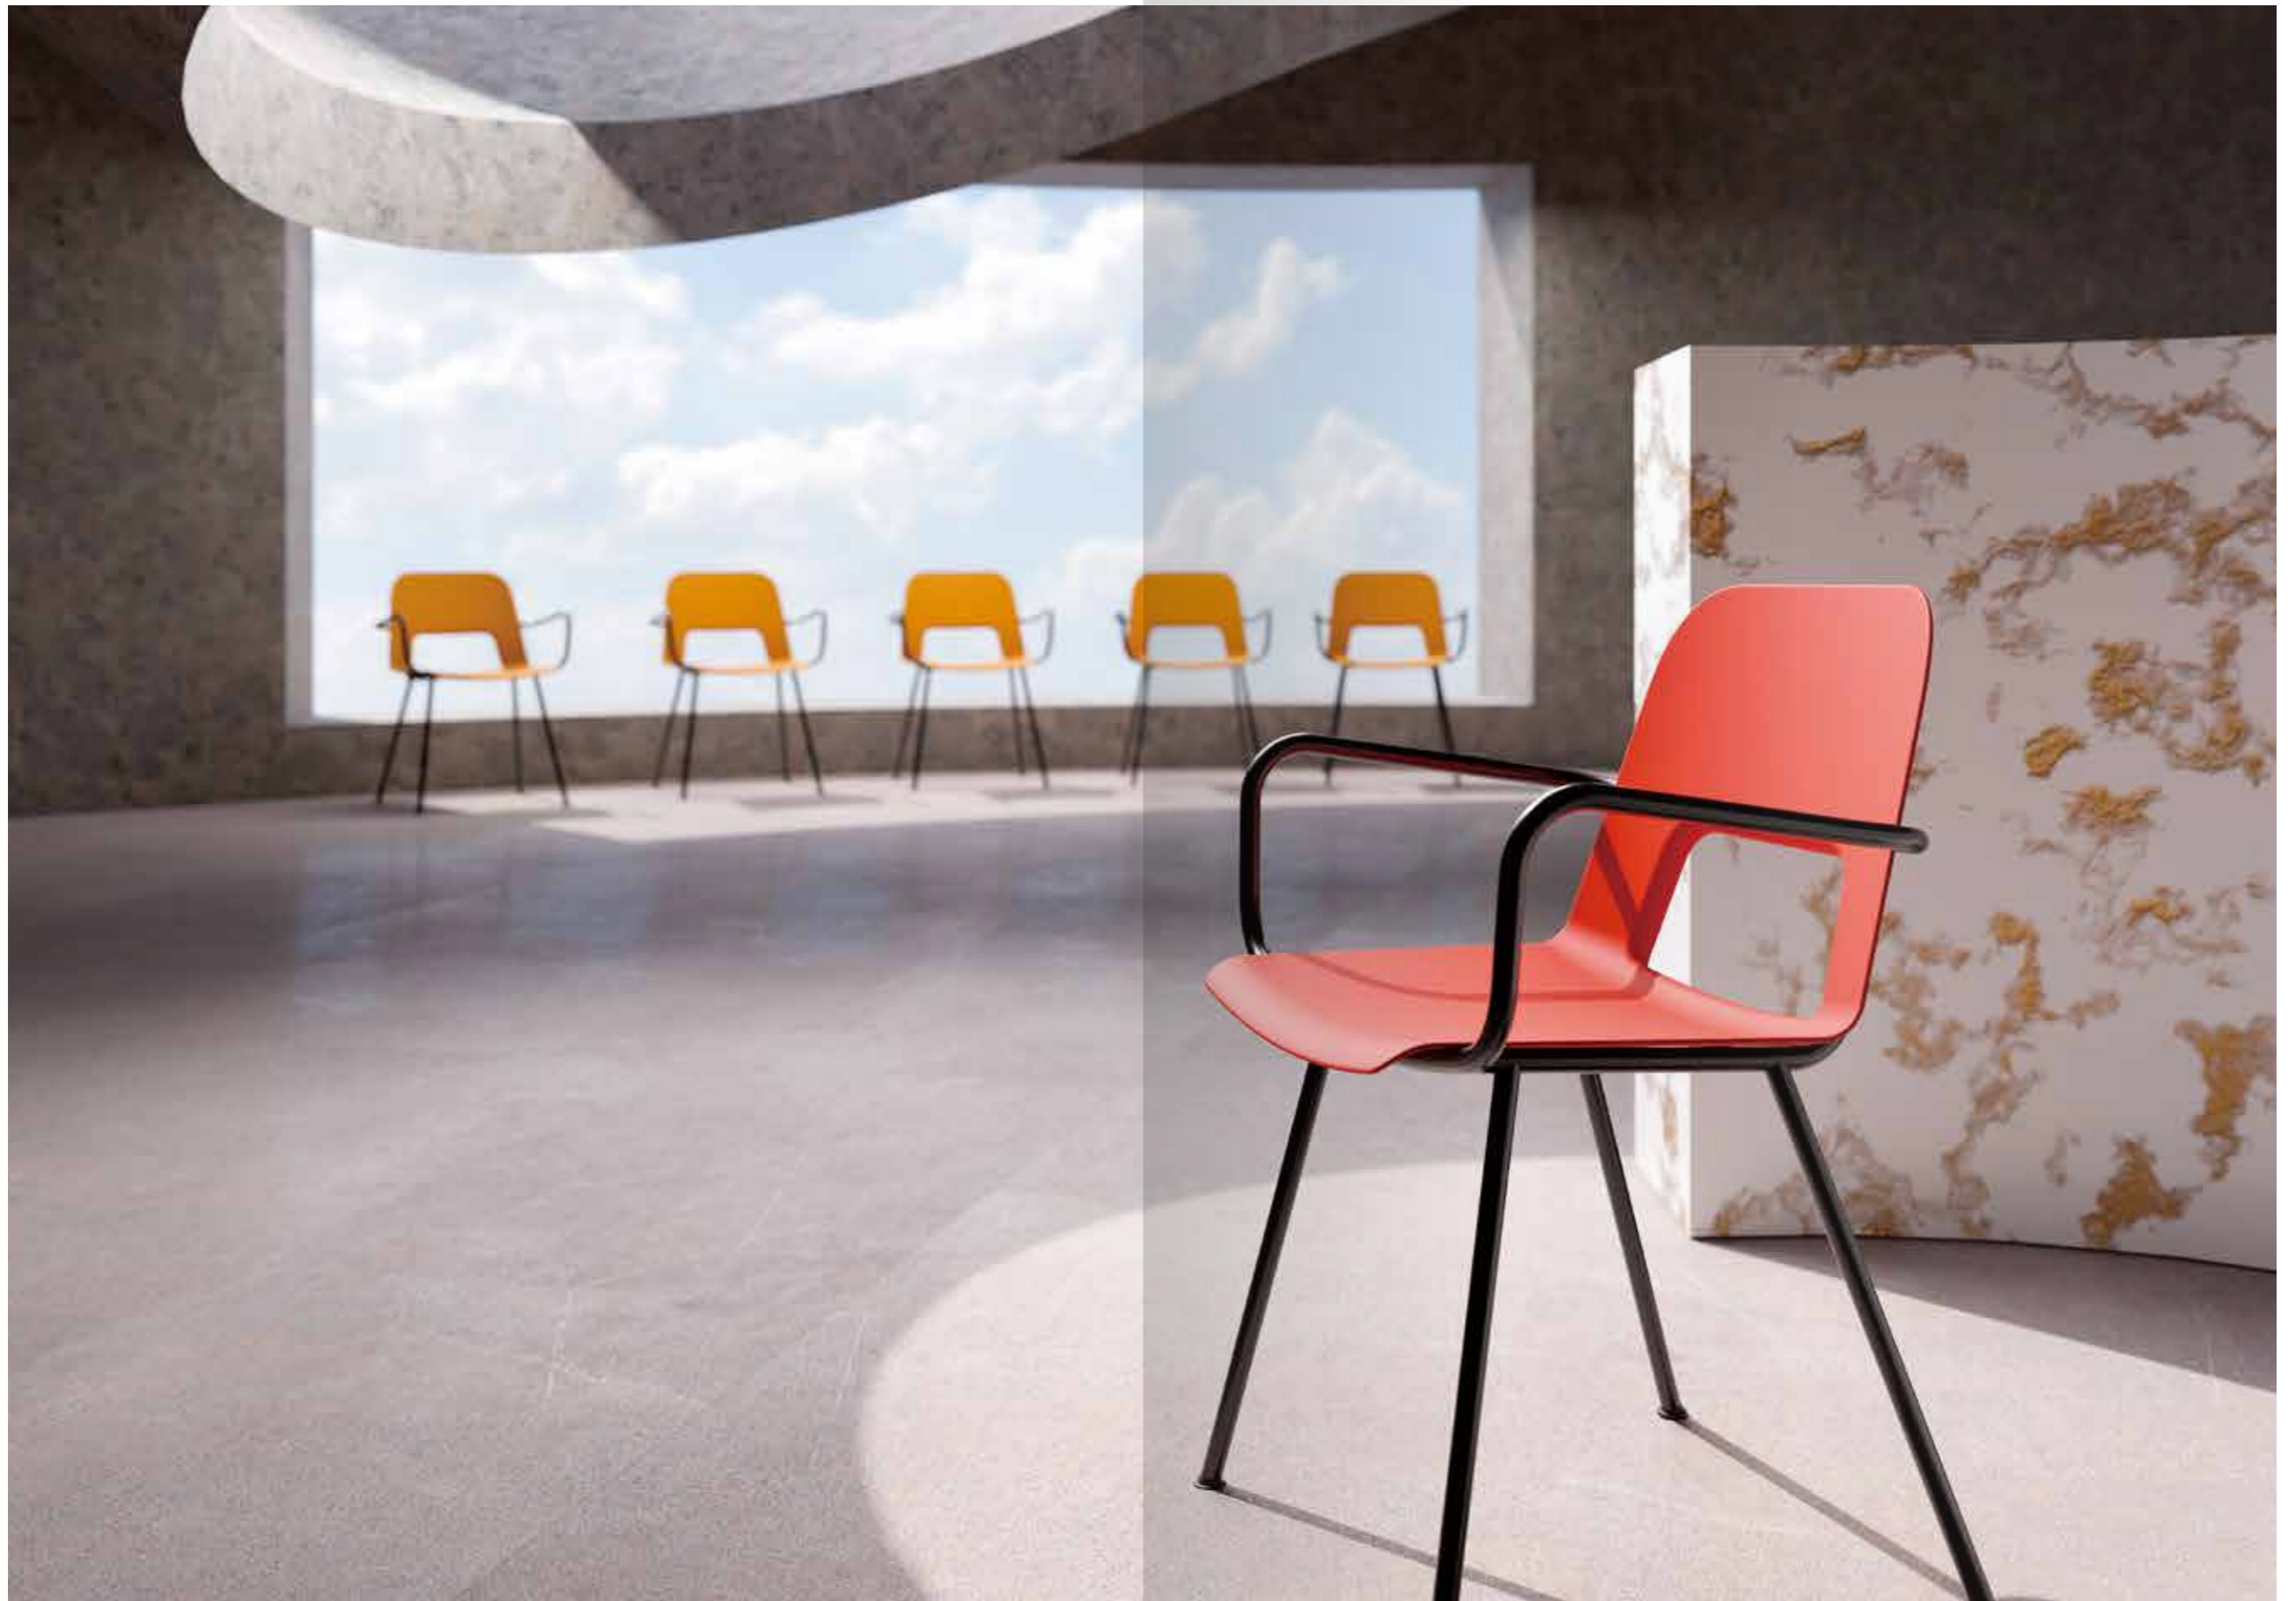

MIA

ITEM#:FY-810A

MIA

Its design is not only unique and elegant but also provides comfortable support.

Crafted from high-quality, textured plastic, the Mia chair is durable and easy to clean.

Mia is available in a variety of colours.

MIA

ARM CHAIR

ITEM#:FY-810C/FY-810C2

MIMI

ITEM#:FY-810B

MIMI

MIMI is designed for both indoor and outdoor use. The minimalist aesthetic and vivid colors will enhance any space. Durability and stackability make it a practical choice.

Furniture created through a true integration of design from initial concept to manufacturing.

MIMI

BAR STOOL

ITEM#:FY-810D

ALMA

ITEM#:FY-820A / ITEM#:FY-820B

Alma is defined by a large hole in the backrest. This makes the chair more breathable and easier to carry. It's a practical chair that is weather resistant and easy to clean.

AIME

ITEM#:FY-792

AIME is made in high-quality, weather-resistant plastic with smooth, easy to clean surfaces. It's sturdy and durable, blending nicely into any outdoor space. It's perfect for leisure time.