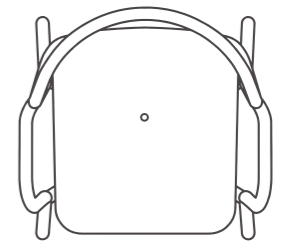

MIA

ITEM#:FY-810A

MIA

Its design is not only unique and elegant but also provides comfortable support.

Crafted from high-quality, textured plastic, the Mia chair is durable and easy to clean.

Mia is available in a variety of colours.

MIA

ARM CHAIR

ITEM#:FY-810C/FY-810C2

MIMI

ITEM#:FY-810B

MIMI

MIMI is designed for both indoor and outdoor use. The minimalist aesthetic and vivid colors will enhance any space. Durability and stackability make it a practical choice.

Furniture created through a true integration of design from initial concept to manufacturing.

MIMI

BAR STOOL

ITEM#:FY-810D

ALMA

ITEM#:FY-820A / ITEM#:FY-820B

Alma is defined by a large hole in the backrest. This makes the chair more breathable and easier to carry. It's a practical chair that is weather resistant and easy to clean.