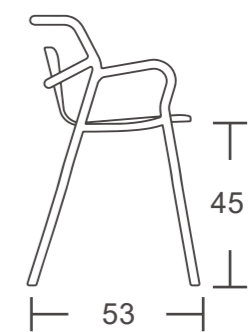

MIA

ARM CHAIR

ITEM#:FY-810C/FY-810C2

MIMI

ITEM#:FY-810B

MIMI

MIMI is designed for both indoor and outdoor use. The minimalist aesthetic and vivid colors will enhance any space. Durability and stackability make it a practical choice.

Furniture created through a true integration of design from initial concept to manufacturing.

MIMI

BAR STOOL

ITEM#:FY-810D

ALMA

ITEM#:FY-820A / ITEM#:FY-820B

Alma is defined by a large hole in the backrest. This makes the chair more breathable and easier to carry. It's a practical chair that is weather resistant and easy to clean.