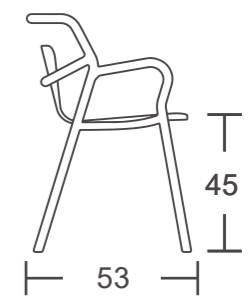

MIA

ARM CHAIR

ITEM#:FY-810C/FY-810C2

MIMI

ITEM#:FY-810B

MIMI

MIMI is designed for both indoor and outdoor use. The minimalist aesthetic and vivid colors will enhance any space. Durability and stackability make it a practical choice.

Furniture created through a true integration of design from initial concept to manufacturing.

MIMI

BAR STOOL

ITEM#:FY-810D

ALMA

ITEM#:FY-820A / ITEM#:FY-820B

Alma is defined by a large hole in the backrest. This makes the chair more breathable and easier to carry. It's a practical chair that is weather resistant and easy to clean.