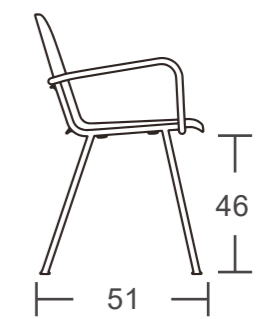

Furniture created through a true integration of design from initial concept to manufacturing.

MIMI

BAR STOOL

ITEM#:FY-810D

ALMA

ITEM#:FY-820A / ITEM#:FY-820B

Alma is defined by a large hole in the backrest. This makes the chair more breathable and easier to carry. It's a practical chair that is weather resistant and easy to clean.