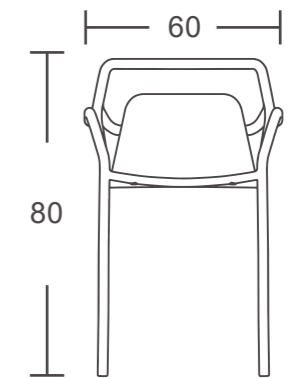

MIA

ARM CHAIR

ITEM#:FY-810C/FY-810C2

MIMI

ITEM#:FY-810B

MIMI

MIMI is designed for both indoor and outdoor use. The minimalist aesthetic and vivid colors will enhance any space. Durability and stackability make it a practical choice.

Furniture created through a true integration of design from initial concept to manufacturing.

MIMI

BAR STOOL

ITEM#:FY-810D

ALMA

ITEM#:FY-820A / ITEM#:FY-820B

Alma is defined by a large hole in the backrest. This makes the chair more breathable and easier to carry. It's a practical chair that is weather resistant and easy to clean.