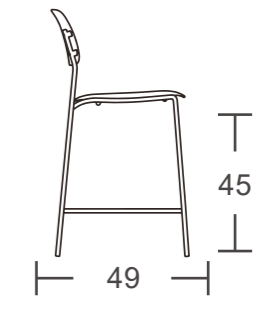

MAUD

ITEM#:FY-340FA / ITEM#:FY-340FB