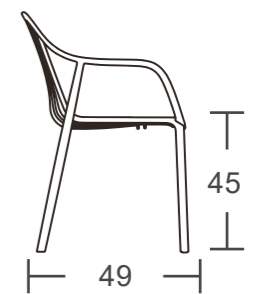

AIME

ITEM#:FY-792