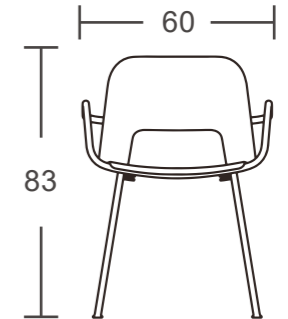

Furniture created through a true integration of design from initial concept to manufacturing.

MIMI

BAR STOOL

ITEM#:FY-810D

ALMA

ITEM#:FY-820A / ITEM#:FY-820B

Alma is defined by a large hole in the backrest. This makes the chair more breathable and easier to carry. It's a practical chair that is weather resistant and easy to clean.