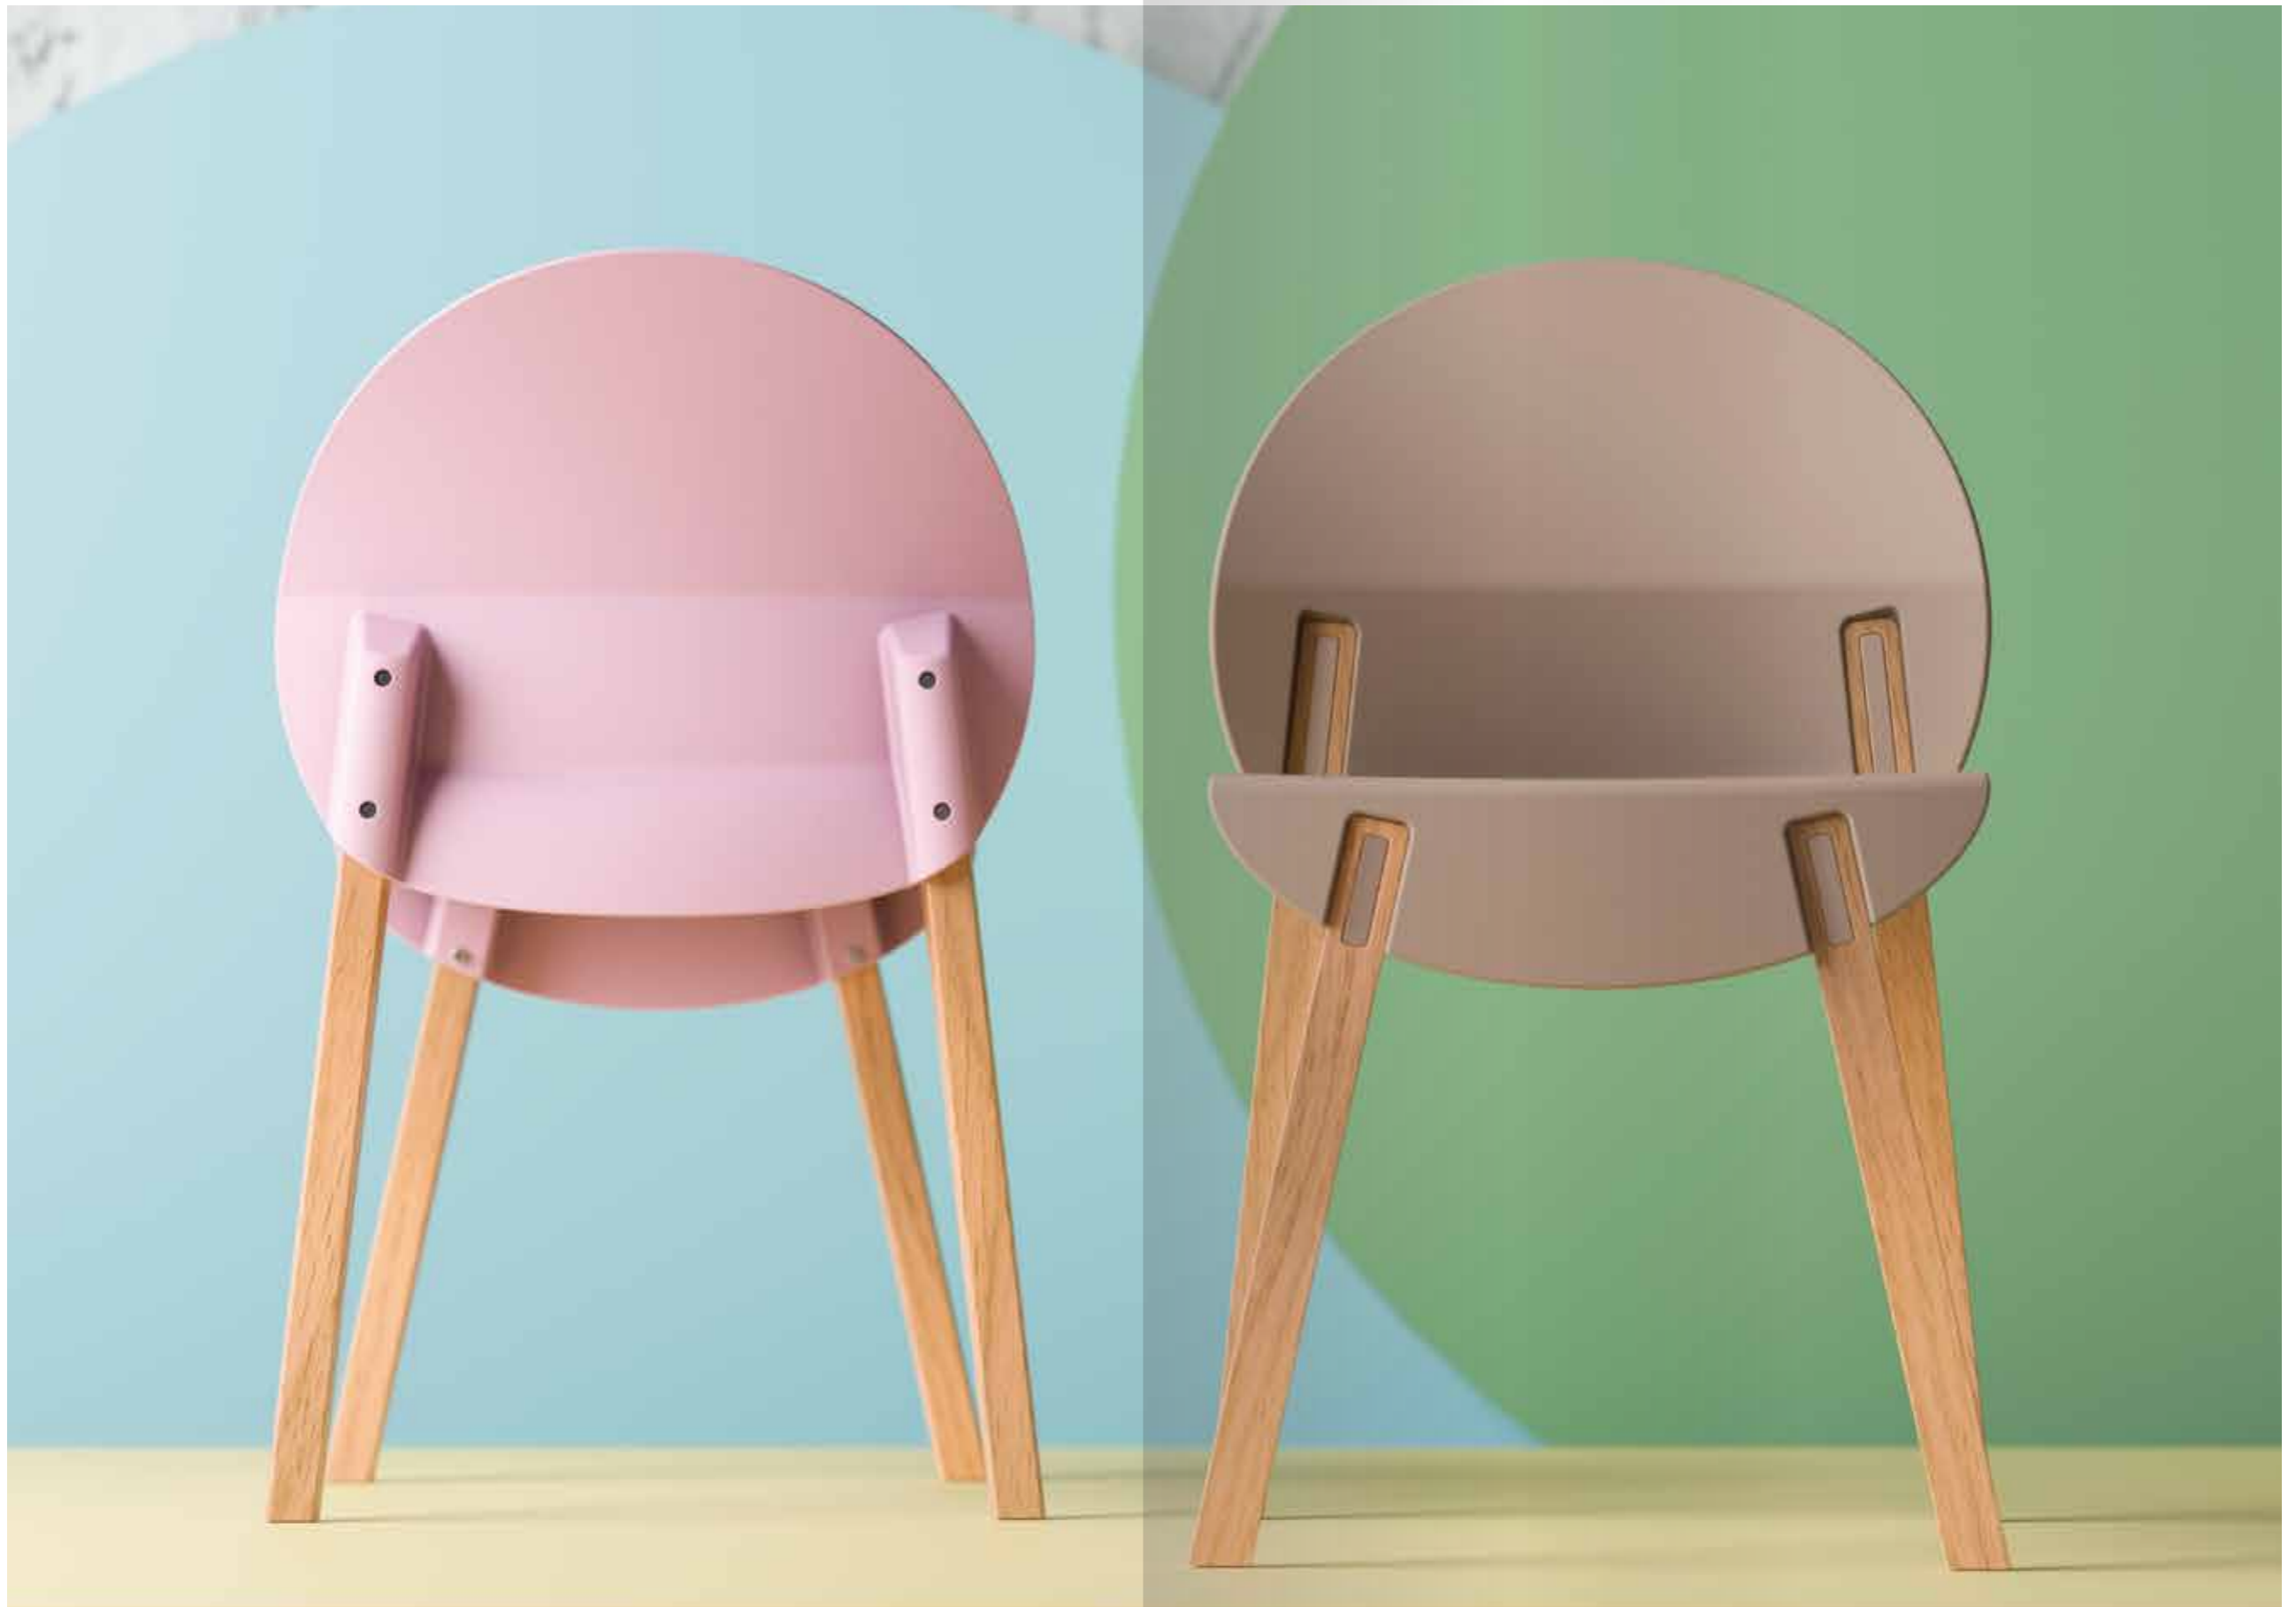

MIA

ITEM#:FY-810A

MIA

Its design is not only unique and elegant but also provides comfortable support.

Crafted from high-quality, textured plastic, the Mia chair is durable and easy to clean.

Mia is available in a variety of colours.

COMPASSO

ITEM#:FY-840

The circle, a simple geometric form, has long embodied harmony and elegance in design.

Compasso uses a sophisticated mix of modern plastic and classic wood. Its angled legs resemble compass arms which evoke a circle's creation. This design beautifully bridges the ancient world with our modern age.

BEGONIA

ITEM#:FY-850

Begonia is inspired by gardens. Its soft forms are inspired by flowers.

The large rounded backrest is shaped like a begonia petal. The circular seat and gently curving legs add to the chair's organic character. The separate seat and back make for easy draining. This is an ideal furniture piece for outdoors, especially gardens.

BEGONIA
BY FUYAN

TARTAN

ITEM#:FY-860

The Tartan chair is inspired by the multi-coloured, checkered textiles of Scotland. By "deconstructing" the shell into vertical and horizontal elements this chair creates a two tone design. The components can be specified in different colors to create unique, personalized furniture statements. The simple, metal frame makes it easy to stack. Tartan's open design is suitable for outdoor use and indoor minimalist style.