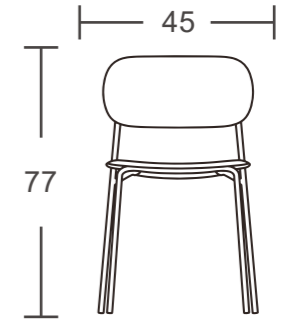

MAUD

ITEM#:FY-340FA / ITEM#:FY-340FB