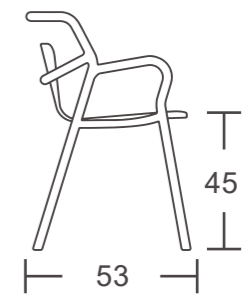

MIA

ITEM#:FY-810A

MIA

Its design is not only unique and elegant but also provides comfortable support.

Crafted from high-quality, textured plastic, the Mia chair is durable and easy to clean.

Mia is available in a variety of colours.

MIA

ARM CHAIR

ITEM#:FY-810C/FY-810C2

MIMI

ITEM#:FY-810B

MIMI

MIMI is designed for both indoor and outdoor use. The minimalist aesthetic and vivid colors will enhance any space. Durability and stackability make it a practical choice.

Furniture created through a true integration of design from initial concept to manufacturing.

MIMI

BAR STOOL

ITEM#:FY-810D

ALMA

ITEM#:FY-820A / ITEM#:FY-820B

Alma is defined by a large hole in the backrest. This makes the chair more breathable and easier to carry. It's a practical chair that is weather resistant and easy to clean.