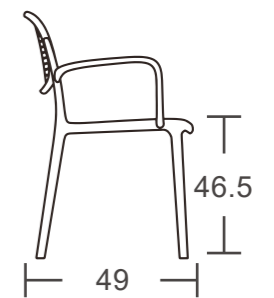

MOIRA

ITEM#:FY-830A / ITEM#:FY-830B