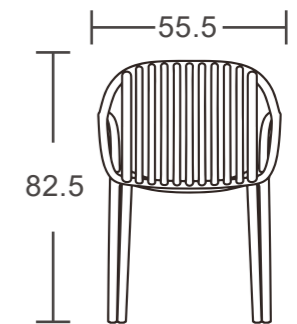

AIME

ITEM#:FY-792