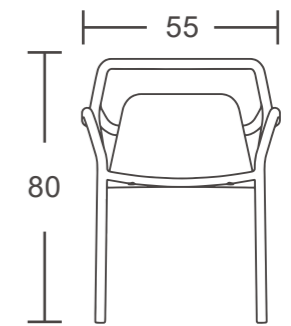

MIA

ARM CHAIR

ITEM#:FY-810C/FY-810C2

MIMI

ITEM#:FY-810B

MIMI

MIMI is designed for both indoor and outdoor use. The minimalist aesthetic and vivid colors will enhance any space. Durability and stackability make it a practical choice.

Furniture created through a true integration of design from initial concept to manufacturing.

MIMI

BAR STOOL

ITEM#:FY-810D

ALMA

ITEM#:FY-820A / ITEM#:FY-820B

Alma is defined by a large hole in the backrest. This makes the chair more breathable and easier to carry. It's a practical chair that is weather resistant and easy to clean.