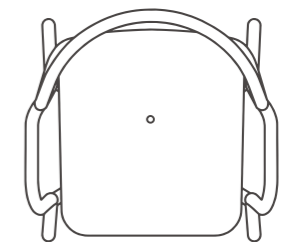

MIA

ARM CHAIR

ITEM#:FY-810C/FY-810C2

MIMI

ITEM#:FY-810B

MIMI

MIMI is designed for both indoor and outdoor use. The minimalist aesthetic and vivid colors will enhance any space. Durability and stackability make it a practical choice.

Furniture created through a true integration of design from initial concept to manufacturing.

MIMI

BAR STOOL

ITEM#:FY-810D

ALMA

ITEM#:FY-820A / ITEM#:FY-820B

Alma is defined by a large hole in the backrest. This makes the chair more breathable and easier to carry. It's a practical chair that is weather resistant and easy to clean.