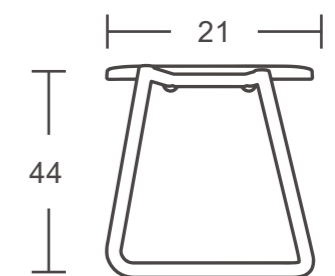

MIA

ARM CHAIR

ITEM#:FY-810C/FY-810C2