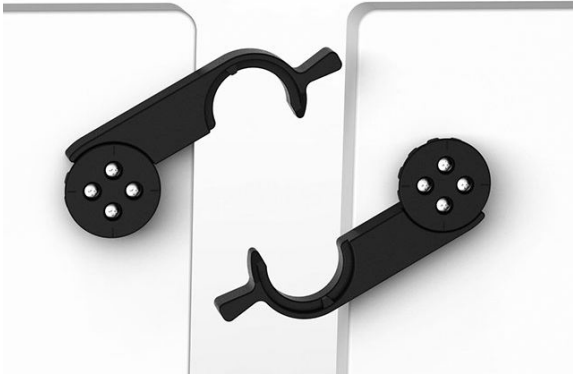

Table Connector Lock/Latch

Details

- Black plastic table connector lock/latch

Recommended screw : Pan Head $\varnothing 4 \times 30$ mm