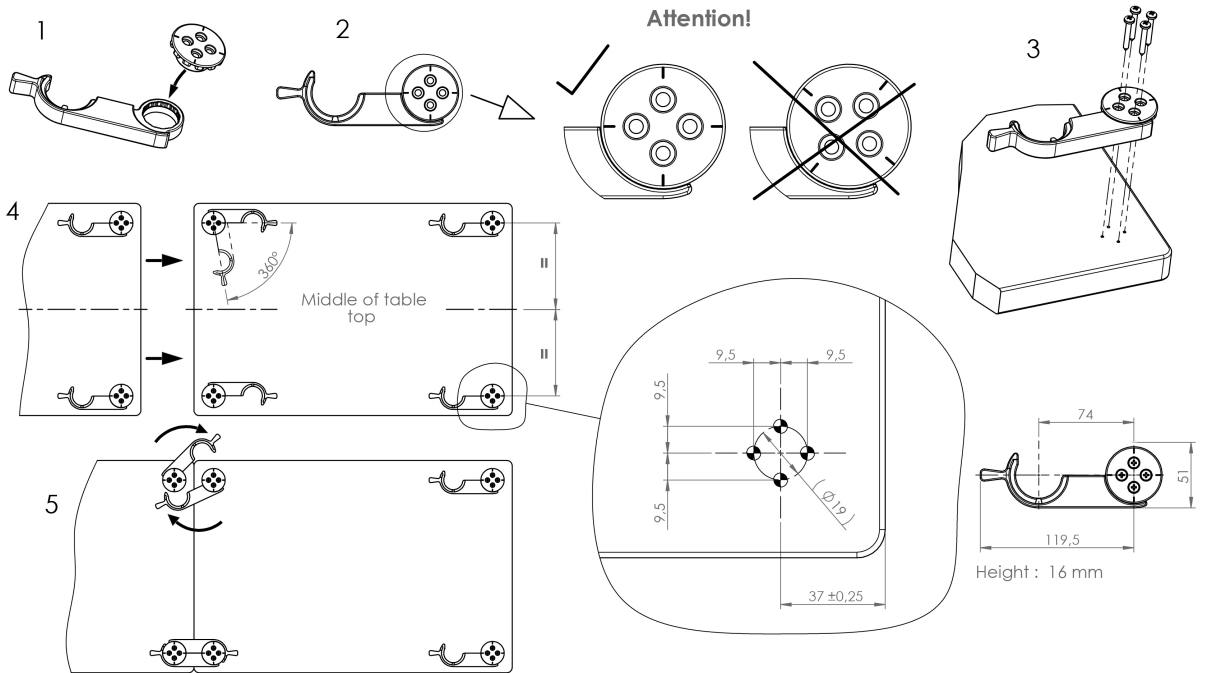

Table Connector Lock/Latch

Details

- Black plastic table connector lock/latch

Recommended screw : Pan Head $\varnothing 4 \times 30$ mm